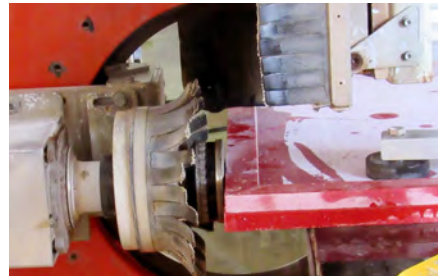

## C-FRAME EDGE POLISHING SYSTEM

### Features

- ✓ *Designed For Use On All Stones*
- ✓ *Popular 5-Step Polishing System*
- ✓ *Polish Straight and Beveled Edges*
- ✓ *Recommended for C-Frame Polishers*