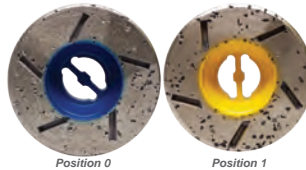

## C-FRAME EDGE POLISHING SYSTEM

### Features

- ✓ *Designed For Use On All Stones*
- ✓ *Popular 5-Step Polishing System*
- ✓ *Polish Straight and Beveled Edges*
- ✓ *Recommended for C-Frame Polishers*

### Resin Bond

PART NO.	SIZE	MAX RPM	TYPE	RECOMMENDED FOR	COLOR	BOND TYPE
CFP400M	4"	5,000	Snail Lock Adapter	C-Frame Polisher	Blue	Metal
CFP401M	4"	5,000	Snail Lock Adapter	C-Frame Polisher	Yellow	Metal
CFP402R	4"	4,000	Hook & Loop	C-Frame Polisher	Red	Resin
CFP403R	4"	4,000	Hook & Loop	C-Frame Polisher	Dark Green	Resin
CFP404R	4"	4,000	Hook & Loop	C-Frame Polisher	Light Green	Resin
EGV4SNL	4"	4,000	Hook & Loop Backed Snail Lock Adapter	C-Frame Polisher	-	-