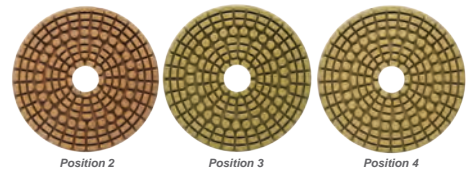

Resin Bond

PART NO.	SIZE	MAX RPM	TYPE	RECOMMENDED FOR	COLOR	BOND TYPE
CFP400M	4"	5,000	Snail Lock Adapter	C-Frame Polisher	Blue	Metal
CFP401M	4"	5,000	Snail Lock Adapter	C-Frame Polisher	Yellow	Metal
CFP402R	4"	4,000	Hook & Loop	C-Frame Polisher	Red	Resin
CFP403R	4"	4,000	Hook & Loop	C-Frame Polisher	Dark Green	Resin
CFP404R	4"	4,000	Hook & Loop	C-Frame Polisher	Light Green	Resin
EGV4SNL	4"	4,000	Hook & Loop Backed Snail Lock Adapter	C-Frame Polisher	-	-