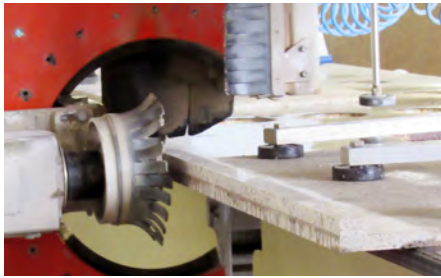

## C-FRAME EDGE POLISHING SYSTEM

### Features

- ✓ *Designed For Use On All Stones*
- ✓ *Popular 5-Step Polishing System*
- ✓ *Polish Straight and Beveled Edges*
- ✓ *Recommended for C-Frame Polishers*