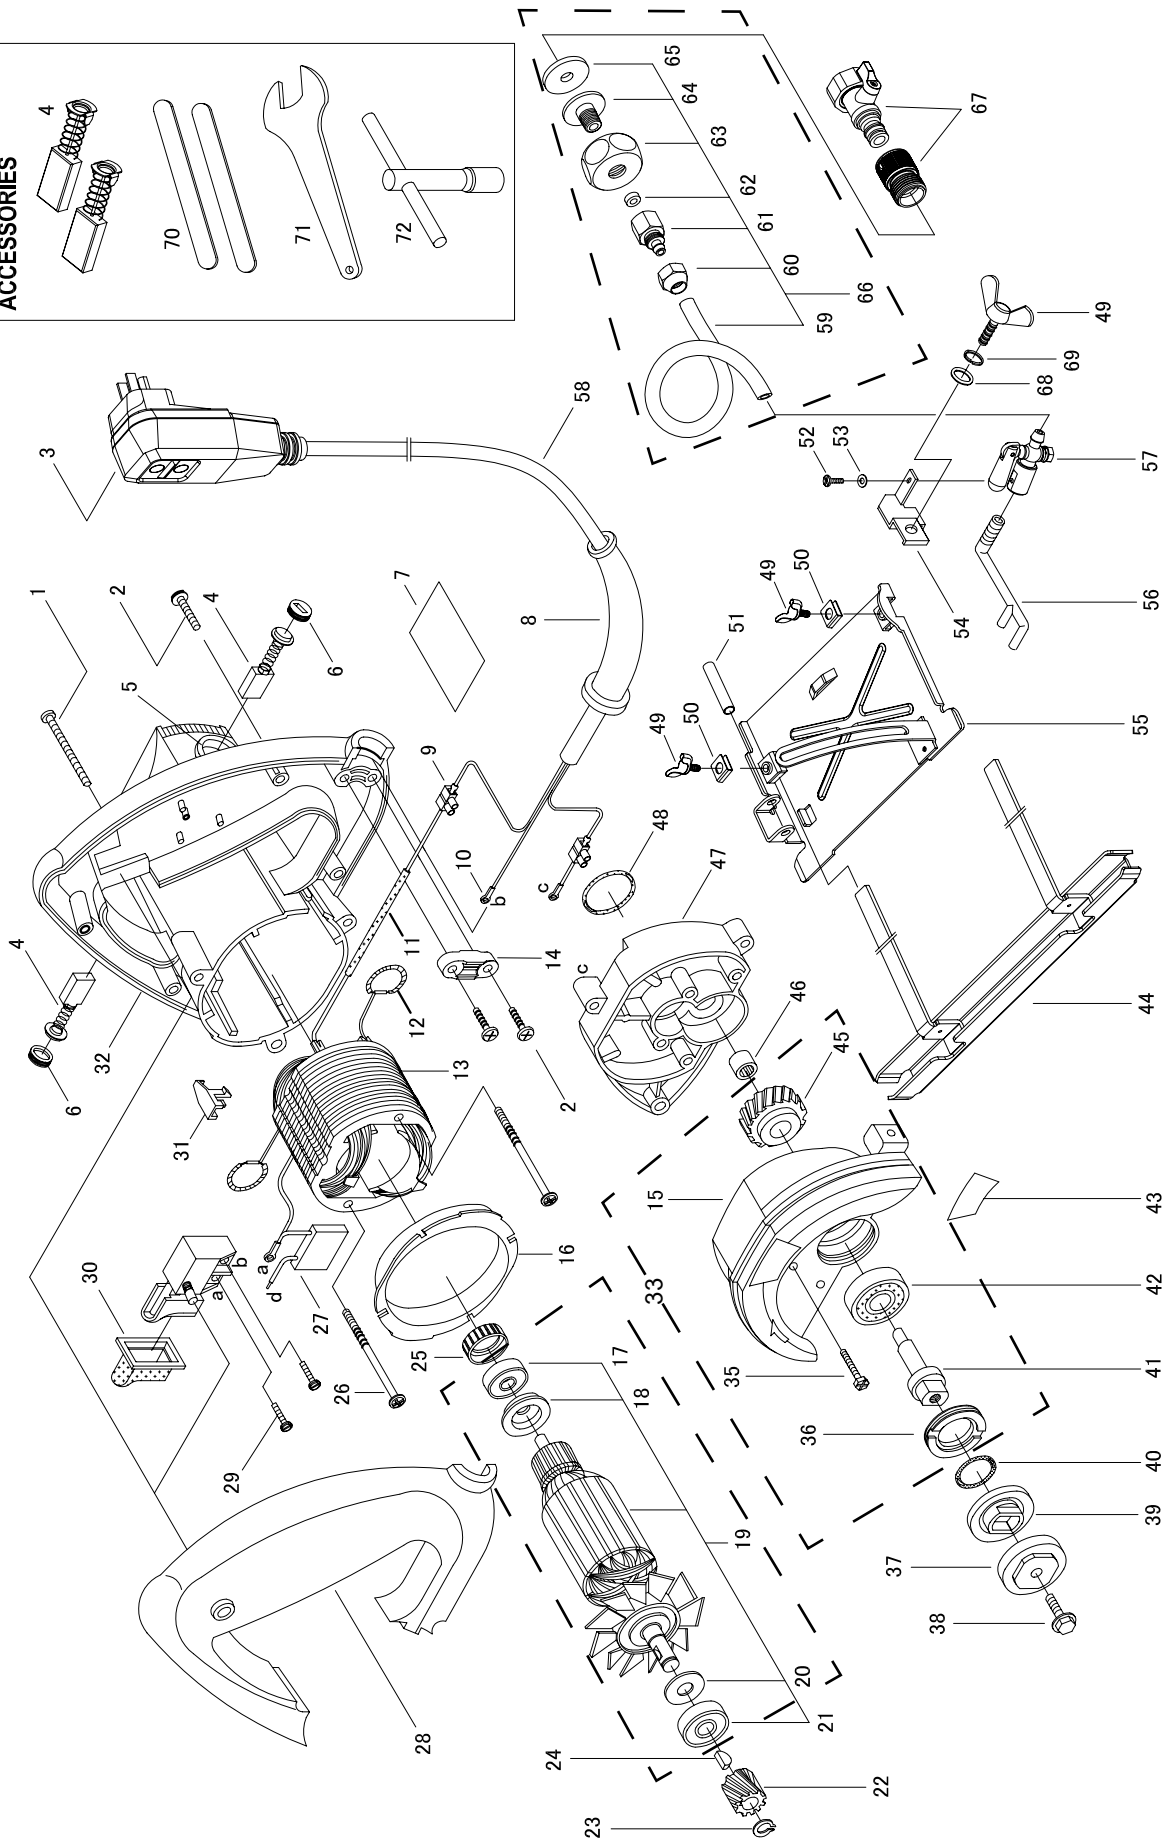

## ALPHA® AWS-110 / 220 WET STONE CUTTER PARTS LIST

DRAWING NO.	PART NO.	DESCRIPTION	QUANTITY
1	133080	Screw M5x40	3
2	130031	Self-tapping Screw 3.9x19	7
3	133289/133292	GFCI 110V/220V	1
4	133033	Carbon Brush (2pc set)	2
5	133031	Brush Holder	2
6	133032	Brush Cap	2
7	133241/133240	Rated Plate 110V/220V	1
8	133047	Cable Sleeve	1
9	130618	Block Terminal	2
10	133040	Wire Terminal	2
11	133042	Insulation Pipe	2
12	133034	Brush Terminal Assembly	2
13	133436/133004	Field Coil 110V/220V	1
14	133086	Cable Clamp	1
15	133055	Cover	1
16	133030	Air Bridge	1
17	133025	Ball Bearing 608-2RZ	1
18	133024	Insulation Disc	1
19	133439/133012	Armature 110V/220V	1
20	133026	Bearing Cover	1
21	133027	Ball Bearing 629-2RZ	1
22	133048	Gear (Small)	1
23	133051	Snap Ring M8	1
24	133050	Woodruff Key	1
25	133028	Bearing Sleeve	1
26	133029	Self-tapping Screw 4.8x65	2
27	133392	Condenser Assembly	1
28	133254	Handle (for AWS-110)	1
29	133043	Switch (with Screw)	1
30	133044	Rubber Switch Cover	1
31	133041	Cable Clip	2
32	133003	Rear Motor Housing (Blue)	1
33	133054	Spindle Assembly for AWS-110	1
35	133079	Screw M4x25	4
36	133060	Screw Cap	1
37	133082	Flange II (for AWS-110)	1
38	133464	Screw M6x20-Left	1
39	133081	Flange I (for AWS-110)	1
40	133062	O-Ring 18x2.5	1