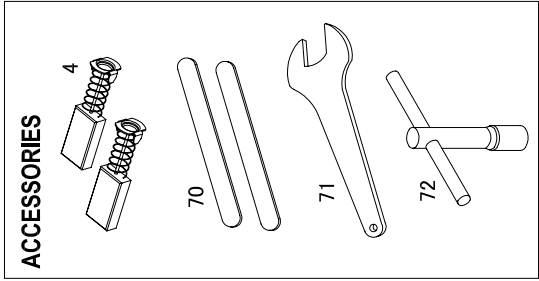

## ALPHA® AWS-110 / 220 WET STONE CUTTER PARTS LIST

DRAWING NO.	PART NO.	DESCRIPTION	QUANTITY
1	133080	Screw M5x40	3
2	130031	Self-tapping Screw 3.9x19	7
3	133289/133292	GFCI 110V/220V	1
4	133033	Carbon Brush (2pc set)	2
5	133031	Brush Holder	2
6	133032	Brush Cap	2
7	133241/133240	Rated Plate 110V/220V	1
8	133047	Cable Sleeve	1
9	130618	Block Terminal	2
10	133040	Wire Terminal	2
11	133042	Insulation Pipe	2
12	133034	Brush Terminal Assembly	2
13	133436/133004	Field Coil 110V/220V	1
14	133086	Cable Clamp	1
15	133055	Cover	1
16	133030	Air Bridge	1
17	133025	Ball Bearing 608-2RZ	1
18	133024	Insulation Disc	1
19	133439/133012	Armature 110V/220V	1
20	133026	Bearing Cover	1
21	133027	Ball Bearing 629-2RZ	1
22	133048	Gear (Small)	1
23	133051	Snap Ring M8	1
24	133050	Woodruff Key	1
25	133028	Bearing Sleeve	1
26	133029	Self-tapping Screw 4.8x65	2
27	133392	Condenser Assembly	1
28	133254	Handle (for AWS-110)	1
29	133043	Switch (with Screw)	1
30	133044	Rubber Switch Cover	1
31	133041	Cable Clip	2
32	133003	Rear Motor Housing (Blue)	1
33	133054	Spindle Assembly for AWS-110	1
35	133079	Screw M4x25	4
36	133060	Screw Cap	1
37	133082	Flange II (for AWS-110)	1
38	133464	Screw M6x20-Left	1
39	133081	Flange I (for AWS-110)	1
40	133062	O-Ring 18x2.5	1