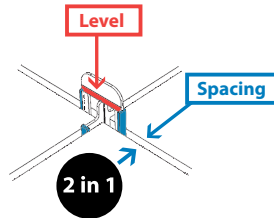

EZ WEDGE

- ✓ Save Time & Money (Up to 75%)
- ✓ Available in 1/16" (1.5mm), 1/8" (3mm) & 3/16" (5mm)
- ✓ Dual Function - No Spacers Required
- ✓ Compatible With Other Competitor's Clips

* Optional Plier Available for Calibrated Installations

EZ CLICK

- ✓ Instant Screw Ejection Leveling System
- ✓ Supports Tile Thickness: 1/8" to 25/32" (3mm to 20mm)
- ✓ Minimum Joint Calibration: 3/64" (1mm)
- ✓ Ideal for Both Floor and Wall Tiling
- ✓ Built-in Spacer Calibration: 5/64" (2mm), 1/8" (3mm) & 5/32" (4mm)
- ✓ Compatible With Many Older-Generation Systems