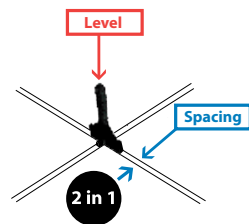

EZ WEDGE

- ✓ Save Time & Money (Up to 75%)
- ✓ Available in 1/16" (1.5mm), 1/8" (3mm) & 3/16" (5mm)
- ✓ Dual Function - No Spacers Required
- ✓ Compatible With Other Competitor's Clips

* Optional Plier Available for Calibrated Installations

EZ CLICK

- ✓ Instant Screw Ejection Leveling System
- ✓ Supports Tile Thickness: 1/8" to 25/32" (3mm to 20mm)
- ✓ Minimum Joint Calibration: 3/64" (1mm)
- ✓ Ideal for Both Floor and Wall Tiling
- ✓ Built-in Spacer Calibration: 5/64" (2mm), 1/8" (3mm) & 5/32" (4mm)
- ✓ Compatible With Many Older-Generation Systems