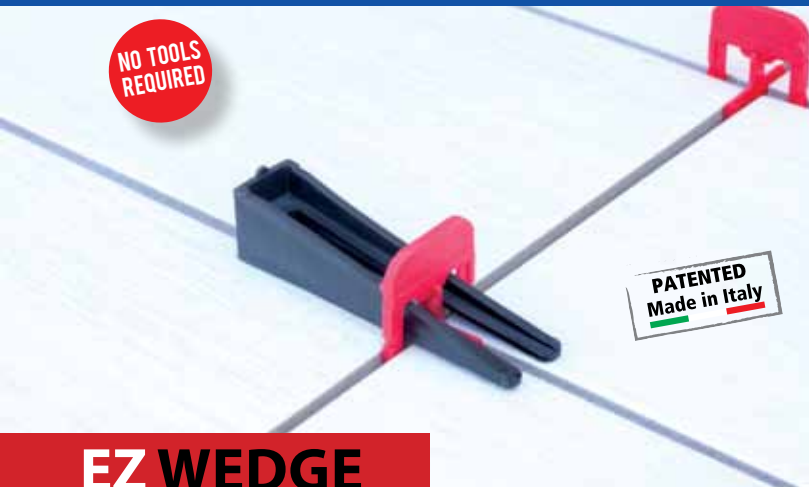

DEMO DAY

12.17.19

TUESDAY, DECEMBER 17, 2019
8:00 AM - 12:00 PM

ENTER TO WIN AN
**ALPHA
SMART TROWEL!**

4019 Edith Blvd NE
Building 1
Albuquerque, NM 87107
505-345-1002

MEET OUR FACTORY REPRESENTATIVE

LEARN ABOUT EZ LEVELING SYSTEM

EZ WEDGE

- ✓ Save Time & Money (Up to 75%)
- ✓ Available in 1/16" (1.5mm), 1/8" (3mm) & 3/16" (5mm)
- ✓ Dual Function - No Spacers Required
- ✓ Compatible With Other Competitor's Clips

* Optional Plier Available for Calibrated Installations

EZ CLICK

- ✓ Instant Screw Ejection Leveling System
- ✓ Supports Tile Thickness: 1/8" to 25/32" (3mm to 20mm)
- ✓ Minimum Joint Calibration: 3/64" (1mm)
- ✓ Ideal for Both Floor and Wall Tiling
- ✓ Built-in Spacer Calibration: 5/64" (2mm), 1/8" (3mm) & 5/32" (4mm)
- ✓ Compatible With Many Older-Generation Systems