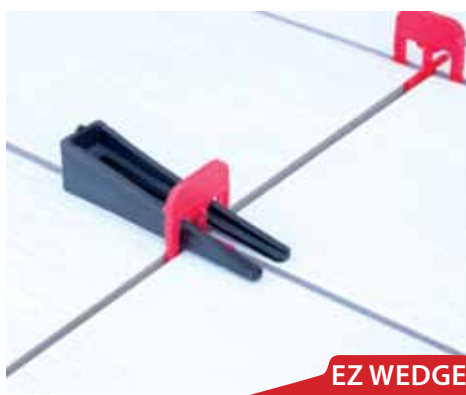

ECOGUARD G SERIES

Dust Collection Cover for Grinding

SPIKE DISC

Coating Removal Made Easy

ECOGUARD W5 KIT

Dust Collection Cover for Wide Kerf Cutting

KATANA

The Ultimate Dry Blade for all Tiles

EZ WEDGE

EZ CLICK

EZ LEVELING SYSTEM

Designed for Edges and Corners