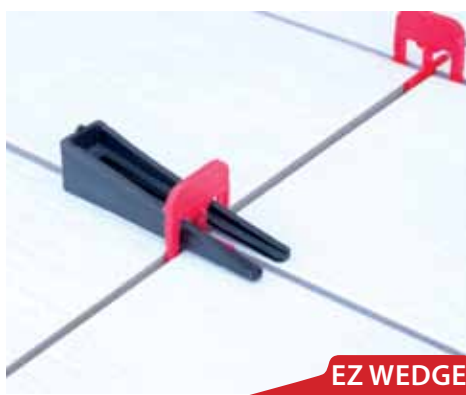

### MEET OUR FACTORY REPRESENTATIVE

LEARN ABOUT NEW PRODUCTS AND FIND SOLUTIONS TO WORK EFFICIENTLY

**ECOGUARD G SERIES**

Dust Collection Cover for Grinding

**ECOGUARD CD**

Dust & Water Cover for Core Drilling

**ECOGUARD W6**

Dust Collection Cover for Wide Kerf Cutting

**KATANA**

The Ultimate Dry Blade for all Tiles

**EZ WEDGE**

**EZ CLICK**

**EZ LEVELING SYSTEM**

Designed for Edges and Corners