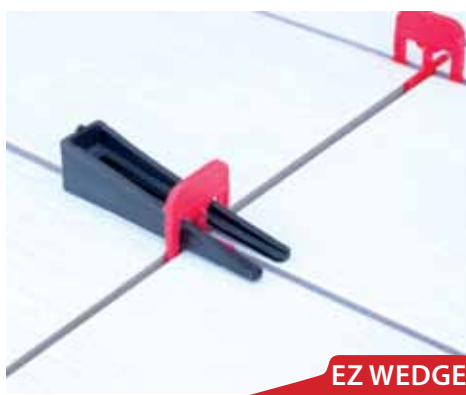

ECOGUARD G SERIES

Dust Collection Cover for Grinding

ECOGUARD CD

Dust & Water Cover for Core Drilling

ECOGUARD W6

Dust Collection Cover for Wide Kerf Cutting

KATANA

The Ultimate Dry Blade for all Tiles

EZ WEDGE

EZ CLICK

EZ LEVELING SYSTEM

Designed for Edges and Corners