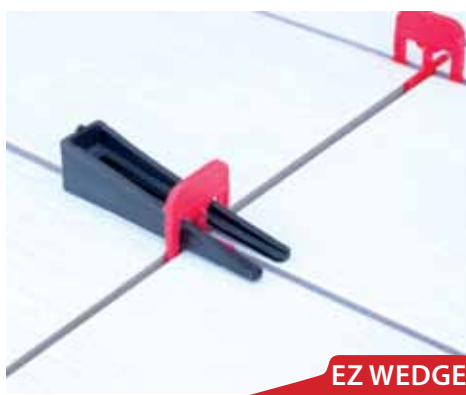

Dust Collection Cover for Wide Kerf Cutting

**KATANA**

The Ultimate Dry Blade for all Tiles

**EZ WEDGE**

**EZ CLICK**

**EZ LEVELING SYSTEM**

Designed for Edges and Corners