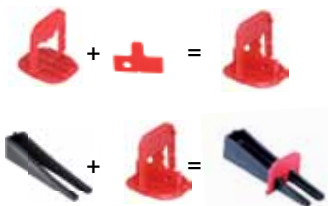

#### EZ WEDGE

- ✓ Save Time & Money (Up to 75%)
- ✓ Available in 1/16" (1.5mm), 1/8" (3mm) & 3/16" (5mm)
- ✓ Dual Function - No Spacers Required
- ✓ Compatible With Other Competitor's Clips

\* Optional Plier Available for Calibrated Installations