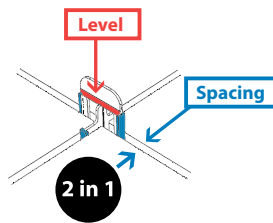

#### EZ WEDGE

- ✓ Save Time & Money (Up to 75%)
- ✓ Available in 1/16" (1.5mm), 1/8" (3mm) & 3/16" (5mm)
- ✓ Dual Function - No Spacers Required
- ✓ Compatible With Other Competitor's Clips

\* Optional Plier Available for Calibrated Installations

#### EZ CLICK

- ✓ Instant Screw Ejection Leveling System
- ✓ Supports Tile Thickness: 1/8" to 25/32" (3mm to 20mm)
- ✓ Minimum Joint Calibration: 3/64" (1mm)
- ✓ Ideal for Both Floor and Wall Tiling
- ✓ Built-in Spacer Calibration: 5/64" (2mm), 1/8" (3mm) & 5/32" (4mm)
- ✓ Compatible With Many Older-Generation Systems