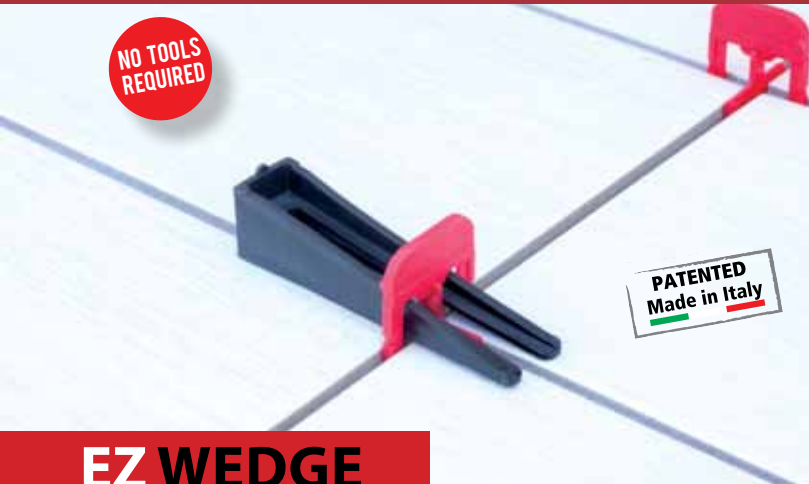

#### EZ WEDGE

- ✓ Save Time & Money (Up to 75%)
- ✓ Available in 1/16" (1.5mm), 1/8" (3mm) & 3/16" (5mm)
- ✓ Dual Function - No Spacers Required
- ✓ Compatible With Other Competitor's Clips

\* Optional Plier Available for Calibrated Installations