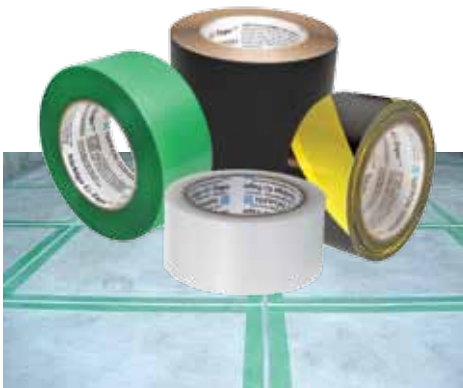

MEET OUR FACTORY REPRESENTATIVE

LEARN ABOUT NEW PRODUCTS AND FIND SOLUTIONS TO WORK EFFICIENTLY

BEVELING BASE STARTER KIT

A Precise Edge, Mitered, Beveled or Straight

EZ WEDGE

EZ CLICK

EZ LEVELING SYSTEM

Designed for Edges and Corners

G-TAPE (NICHIGO G-TAPE™)

Multi-Purpose Surface Protection & Repair Tape

Turboshine

Polishing and Scratch Removal System

ESC-125

Electric Wet/Dry Stone Cutter