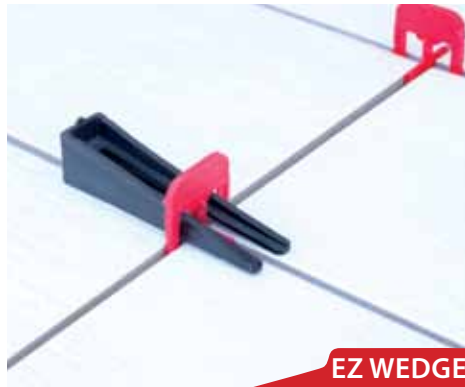

MEET OUR FACTORY REPRESENTATIVE

LEARN ABOUT NEW PRODUCTS AND FIND SOLUTIONS TO WORK EFFICIENTLY

BEVELING BASE STARTER KIT

A Precise Edge, Mitered, Beveled or Straight

EZ WEDGE

EZ CLICK

EZ LEVELING SYSTEM

Designed for Edges and Corners

G-TAPE (NICHIGO G-TAPE™)

Multi-Purpose Surface Protection & Repair Tape

Turboshine

Polishing and Scratch Removal System

ESC-125

Electric Wet/Dry Stone Cutter