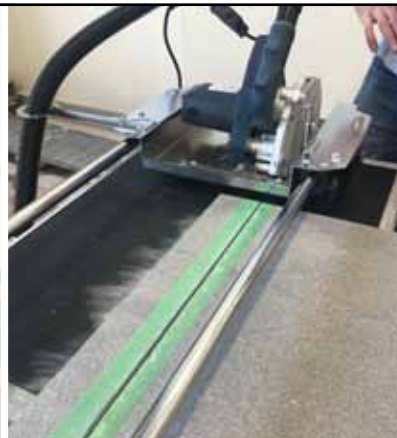

#### DRY PORCELAIN PAVER TILE CUTTING SYSTEM

Multi-Purpose Surface  
Protection and Repair Tape