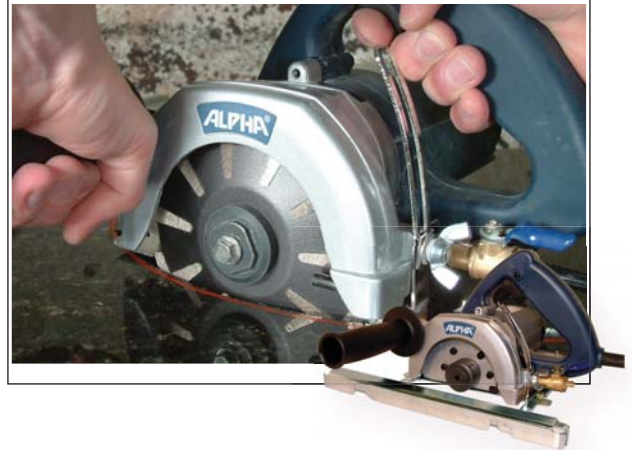

### AWS-125

Powerful wet stone cutter