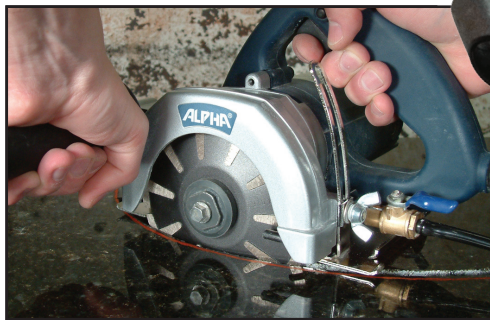

A Virtually Dust-Free Grinding Solution!
ECOGUARD TYPE G + SPIKE DISC

The Ultimate Dry Blade for all Tiles
KATANA BLADE

Dust Collection Cover for Wider Kerfs
ECOGUARD TYPE W5

Wet Polishing of All Stones
CERAMICA EX