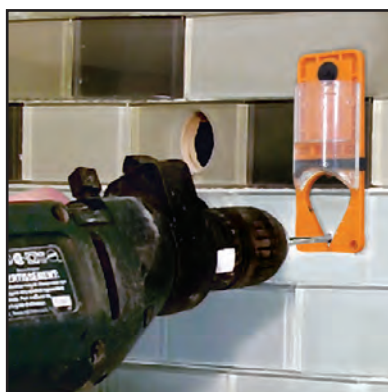

MEET OUR FACTORY REPRESENTATIVE

Learn About New Products and Find Solutions to Work Efficiently

SPIKE DISC & ECOGUARD G

Virtually Dust-Free Grinding!

ELECTROPLATED DRILL BITS

For Drilling Glass and Porcelain

VETRO BLADE

For Glass Cutting

ECOCUTTER & HOT-ROD

Removing Grout Lines Dust Free.

PVA QUICK CHANGE

Versatile Polishing Solution

DIAMOND HAND PADS

Convenient, On-site Polishing