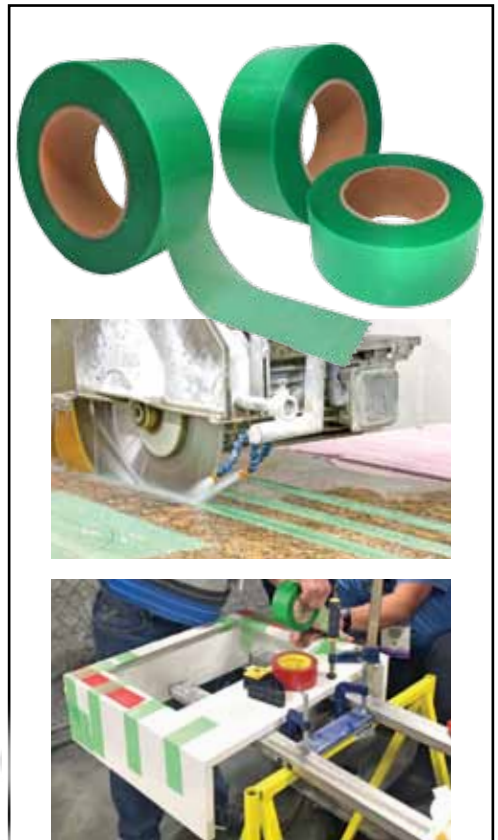

## Come see a demonstration!

LEARN ABOUT NEW PRODUCTS AND FIND SOLUTIONS TO WORK EFFICIENTLY

**Dust Collection Cover for Wide Kerf Cutting**  
**ECOGUARD TYPE W5 + ULTRACUT GPM**

**General Purpose Rigid Grinding Disc**  
**VEXCEL RIGID DISC**

**A Virtually Dust-Free Grinding Solution!**  
**ECOGUARD TYPE G + SPIKE DISC**

**Multi-Purpose Masking, Hard Surface Protection and Repair Tape**  
**G-TAPE (NICHIGO G-TAPE™)**