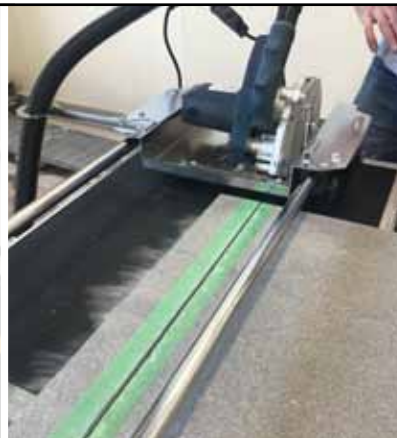

## MEET OUR FACTORY REPRESENTATIVE

LEARN ABOUT NEW PRODUCTS AND FIND SOLUTIONS TO WORK EFFICIENTLY

Virtually Dust-Free Portable Cutting System

**DRY PORCELAIN PAVER TILE CUTTING SYSTEM**

Multi-Purpose Surface  
Protection and Repair Tape

**G-TAPE (NICHIGO G-TAPE™)**

Electric Wet Polisher & Profiler V-Series

**CREATE THE PERFECT BULLNOSE EDGE**

Powerful & Precise Electric Stone Cutter

**ESC-125 ELECTRIC WET/DRY STONE CUTTER**