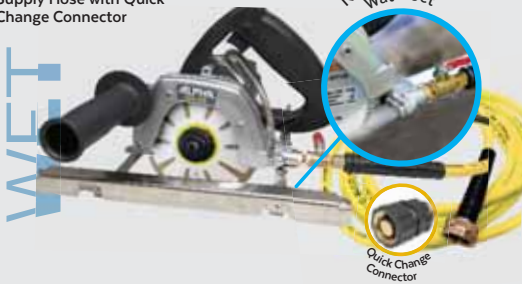

ESC-125
WET/DRY STONE CUTTER

OSHA
COMPATIBLE

- New Motor Design
- Kink Free Hybrid Water Supply Hose with Quick Change Connector

VSP-320
VARIABLE SPEED WET POLISHER

Best performance
and high quality
results