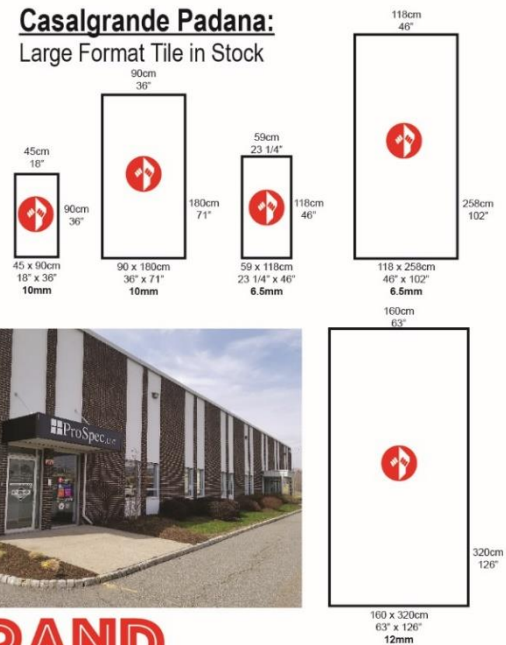

BBQ LUNCH
WEDNESDAY, JUNE 19TH 2019

Event:
Large Format Tile - Trade Demonstrations:
MAPEI • Raimondi • Sigma • Alpha Tools

New Location #3:
11 Stewart Place
Fairfield, NJ 07004

Date:
Wednesday
JUNE 19TH, 2019
11:00 am - 3:00 pm

Catered:
Dinosaur BBQ
Ice Cream Truck

RSVP By:
TUESDAY JUNE 11TH @ event@prospecllc.com

Casual Dress / Workwear

Casalgrande Padana:
Large Format Tile in Stock

**GRAND
OPENING!**