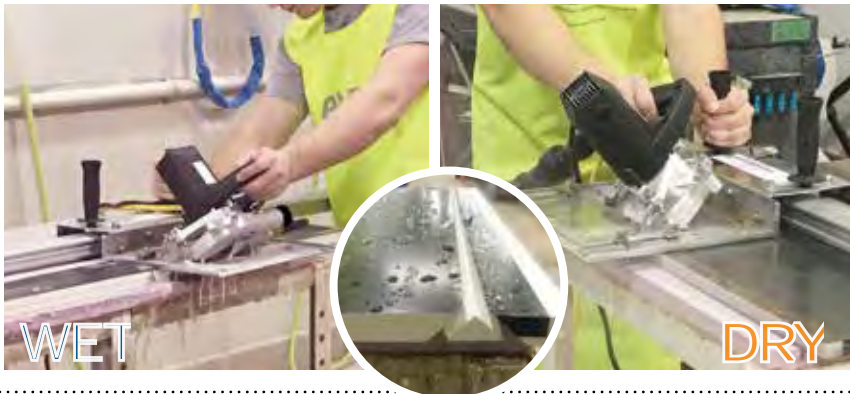

ESC-150 MITER CUTTING KIT

ONE-TIME SETUP ON THE GUIDE RAIL ALLOWS FOR TWO DIFFERENT MITER CUT POSITIONS FOR LAMINATED WATERFALL EDGES AND BOOK MATCHING

PAVER TILE BULLNOSE KIT

DESIGNED TO CREATE A FULL BULLNOSE EDGE ON PAVER TILE AND POLISH IT TO A FACTORY QUALITY FINISH

MODERN EDGE COPING KIT

CREATES A PRECISE UNIFORM BEVELED EDGE FOR MODERN LOOKS