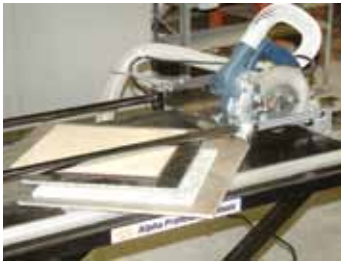

Dry Porcelain  
Paver Tile  
Cutting System  
ECC-KIT

Kit Includes  
Ecocutter,  
Stand, Table,  
5" Katana Blade  
and Basic  
Instructional DVD

 **Alpha Professional Tools®**

103 Bauer Drive, Oakland, NJ 07436 • 800-648-7229 Fax: 800-286-0114  
www.alpha-tools.com