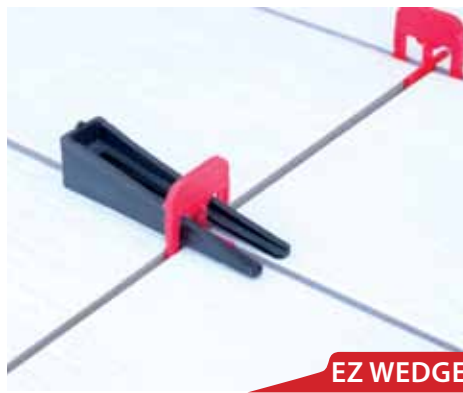

MEET OUR FACTORY REPRESENTATIVE

LEARN ABOUT NEW PRODUCTS AND FIND SOLUTIONS TO WORK EFFICIENTLY

BEVELING BASE STARTER KIT

Create a Precise Edge: Mitered, Beveled or Straight

G-TAPE (NICHIGO G-TAPE™)

Multi-Purpose Surface Protection & Repair Tape

ESC-125

Powerful & Precise Wet/Dry Electric Stone Cutter

EZ WEDGE

EZ LEVELING SYSTEM

Designed for Edges and Corners

EZ CLICK