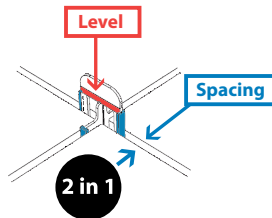

* Optional Plier Available for Calibrated Installations