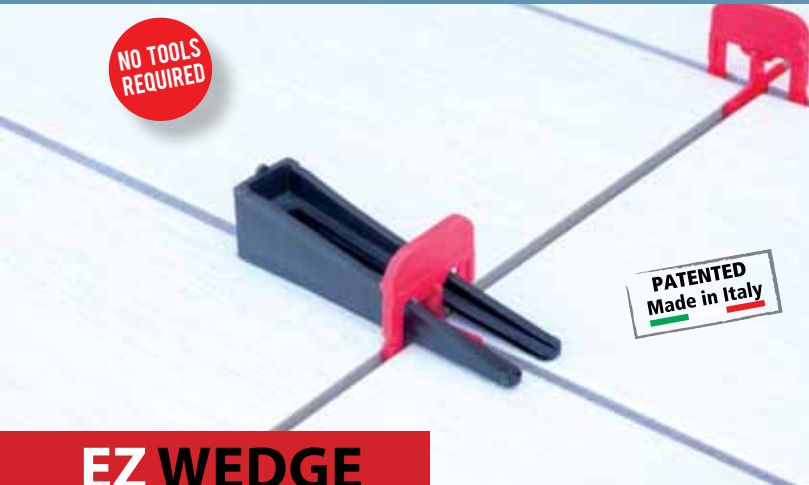

#### EZ WEDGE

- ✓ Save Time & Money (Up to 75%)
- ✓ Available in 1/16" (1.5mm), 1/8" (3mm) & 3/16" (5mm)
- ✓ Dual Function - No Spacers Required
- ✓ Compatible With Other Competitor's Clips

\* Optional Plier Available for Calibrated Installations