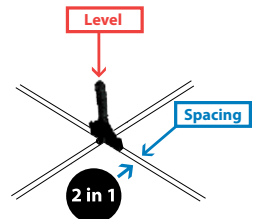

#### EZ WEDGE

- ✓ Save Time & Money (Up to 75%)
- ✓ Available in 1/16" (1.5mm), 1/8" (3mm) & 3/16" (5mm)
- ✓ Dual Function - No Spacers Required
- ✓ Compatible With Other Competitor's Clips

\* Optional Plier Available for Calibrated Installations

#### EZ CLICK

- ✓ Instant Screw Ejection Leveling System
- ✓ Supports Tile Thickness: 1/8" to 25/32" (3mm to 20mm)
- ✓ Minimum Joint Calibration: 3/64" (1mm)
- ✓ Ideal for Both Floor and Wall Tiling
- ✓ Built-in Spacer Calibration: 5/64" (2mm), 1/8" (3mm) & 5/32" (4mm)
- ✓ Compatible With Many Older-Generation Systems