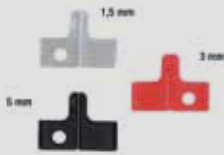

# EZ WEDGE SYSTEM

Leveling System Designed for Edges and Corners

- ✓ Install Along Tile Edges
- ✓ Add Angle Tabs to Install on Corners
- ✓ Save Time & Money Up to 75%
- ✓ Available in 1/16" (1.5mm), 1/8" (3mm) & 3/16" (5mm)
- ✓ Dual Function - No Spacers Required

\* Optional Plier Available for Calibrated installations

PART NO.	SIZE	TYPE	COLOR	QTY
EZWEDGE		Wedge		130
EZWCT15WH	1/16" (1.5mm)	Joint Clip & Angle Tab	White	200ea
EZWCT30RD	1/8" (3.0mm)	Joint Clip & Angle Tab	Red	200ea
EZWCT50BK	13/64" (5.0mm)	Joint Clip & Angle Tab	Black	200ea
EZPLIER		Plier		1

# EZ WEDGE SYSTEM

The universal wedge can be used by hand or with pliers. It is designed to be recovered, so it can be saved and reused over and over.

Leveling base with incorporated spacer.

The Angle Tab gets inserted onto the base for placement on the corner of the tile.