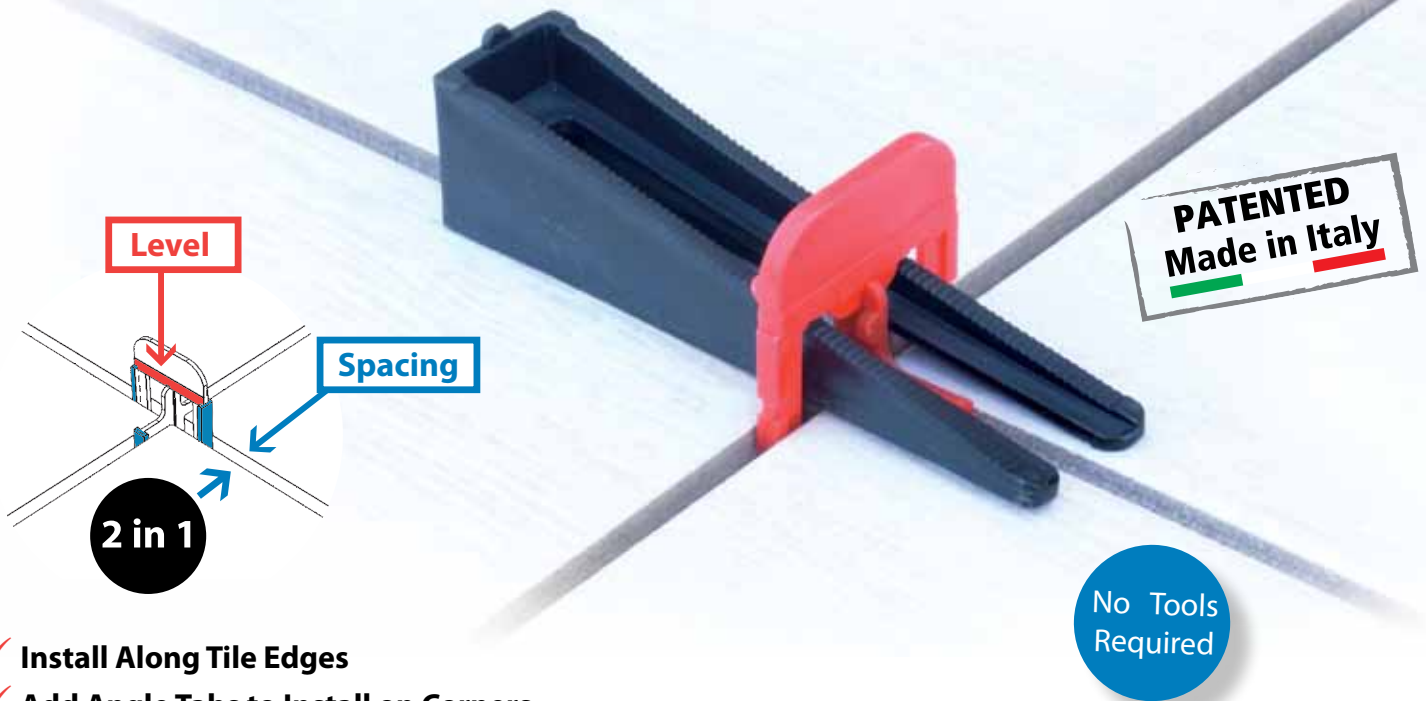

# EZ WEDGE SYSTEM

Leveling System Designed for Edges and Corners

- ✓ Install Along Tile Edges
- ✓ Add Angle Tabs to Install on Corners
- ✓ Save Time & Money Up to 75%
- ✓ Available in 1/16" (1.5mm), 1/8" (3mm) & 3/16" (5mm)
- ✓ Dual Function - No Spacers Required

\* Optional Plier Available for Calibrated installations

PART NO.	SIZE	TYPE	COLOR	QTY
EZWEDGE		Wedge		130
EZWCT15WH	1/16" (1.5mm)	Joint Clip & Angle Tab	White	200ea
EZWCT30RD	1/8" (3.0mm)	Joint Clip & Angle Tab	Red	200ea
EZWCT50BK	13/64" (5.0mm)	Joint Clip & Angle Tab	Black	200ea
EZPLIER		Plier		1

# EZ WEDGE SYSTEM

The universal wedge can be used by hand or with pliers. It is designed to be recovered, so it can be saved and reused over and over.

Leveling base with incorporated spacer.

The Angle Tab gets inserted onto the base for placement on the corner of the tile.

# HOW TO USE

1- Select and prepare the clips

2- Slip them under tile corners

3- Push the wedge all the way in

4- Later, break on kick the top off