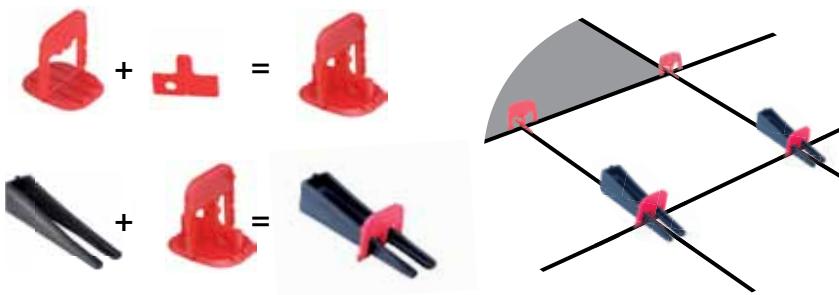

# EZ WEDGE SYSTEM

Leveling System Designed for Edges and Corners

- ✓ Install Along Tile Edges
- ✓ Add Angle Tabs to Install on Corners
- ✓ Save Time & Money Up to 75%
- ✓ Available in 1/16" (1.5mm), 1/8" (3mm) & 3/16" (5mm)
- ✓ Dual Function - No Spacers Required

\* Optional Plier Available for Calibrated installations

PART NO.	SIZE	TYPE	COLOR	QTY
EZWEDGE		Wedge		130
EZWCT15WH	1/16" (1.5mm)	Joint Clip & Angle Tab	White	200ea
EZWCT30RD	1/8" (3.0mm)	Joint Clip & Angle Tab	Red	200ea
EZWCT50BK	13/64" (5.0mm)	Joint Clip & Angle Tab	Black	200ea
EZPLIER		Plier		1

# EZ WEDGE SYSTEM

The universal wedge can be used by hand or with pliers. It is designed to be recovered, so it can be saved and reused over and over.

Leveling base with incorporated spacer.

The Angle Tab gets inserted onto the base for placement on the corner of the tile.

# HOW TO USE

1- Select and prepare the clips

2- Slip them under tile corners

3- Push the wedge all the way in

4- Later, break on kick the top off