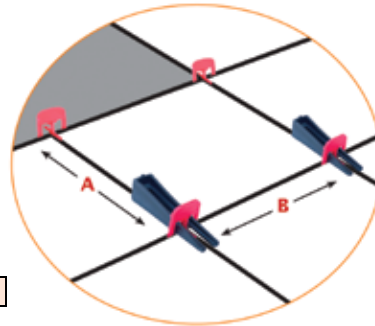

STRAIGHT BOND

Place on the corner of the tile (for any ceramic, stoneware, marble installation)

12	12								
13.2	11	10							
16	9	8	7						
18	8	7	6	5					
20	7	7	5	5	4				
24	6	6	5	4	4	3			
32	5	4	4	3	3	3	2		
36	4	4	3	3	3	2	2	2	
40	4	4	3	3	2	2	2	2	1
Inch	12	13.2	16	18	20	24	32	36	40

Tile side