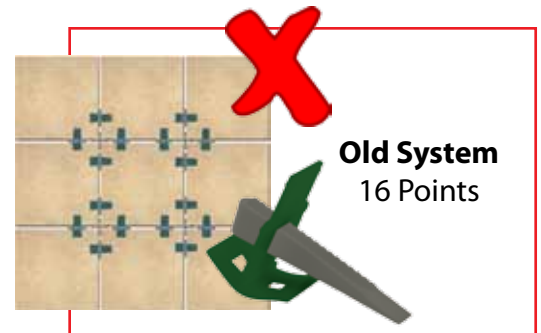

# EZ WEDGE SYSTEM

Leveling System Designed for Edges and Corners

- ✓ Install Along Tile Edges
- ✓ Add Angle Tabs to Install on Corners
- ✓ Save Time & Money Up to 75%
- ✓ Available in 1/16" (1.5mm), 1/8" (3mm) & 3/16" (5mm)
- ✓ Dual Function - No Spacers Required

# EZ WEDGE SYSTEM

The universal wedge can be used by hand or with pliers. It is designed to be recovered, so it can be saved and reused over and over.

Leveling base with incorporated spacer.

The Angle Tab gets inserted onto the base for placement on the corner of the tile.