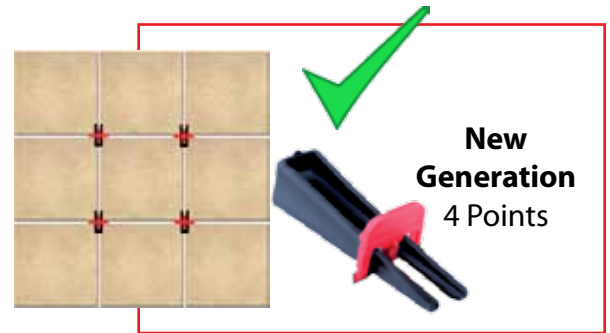

# EZ WEDGE SYSTEM

Leveling System Designed for Edges and Corners

- ✓ Install Along Tile Edges
- ✓ Add Angle Tabs to Install on Corners
- ✓ Save Time & Money Up to 75%
- ✓ Available in 1/16" (1.5mm), 1/8" (3mm) & 3/16" (5mm)
- ✓ Dual Function - No Spacers Required

\* Optional Plier Available for Calibrated installations

PART NO.	SIZE	TYPE	COLOR	QTY
EZWEDGE		Wedge		130
EZWCT15WH	1/16" (1.5mm)	Joint Clip & Angle Tab	White	200ea
EZWCT30RD	1/8" (3.0mm)	Joint Clip & Angle Tab	Red	200ea
EZWCT50BK	13/64" (5.0mm)	Joint Clip & Angle Tab	Black	200ea
EZPLIER		Plier		1