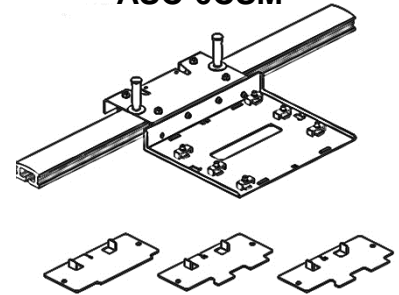

ASC-6CSM

Straight & Miter Cuts

PSC-150