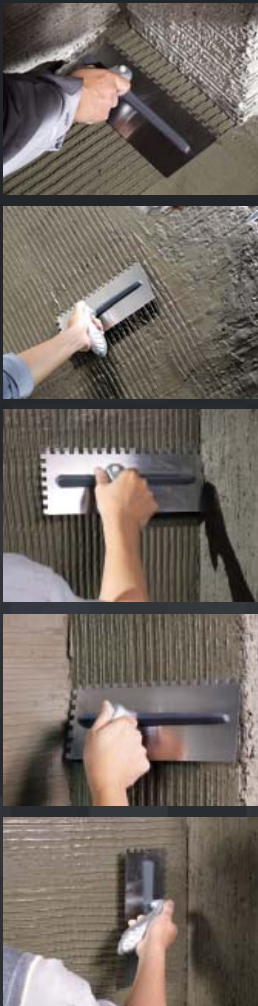

Change the rules with **Smart Trowel...**  
Ideas beyond your expectations.

Comes with interchangeable blades!

**Superior**

- High-grade steel blade tempered and polished for maximum durability.
- Hardened steel rivets for added strength.

**Durable**

ABS mounting ensures a perfect handle-to-post fit.

**Exclusive**

tail design provides the ultimate comfort grip.

**Quick-Release-Loop** for an efficient way to change blades.

**One-Touch-Button** easily rotates grip.

**Ergonomic** cushioned grip handle is comfortable to use in all directions for left or right-handed users.

PART NO.	DESCRIPTION
AST1/4SN	Smart Trowel 1/4" x 1/4" Square Notch Blade
AST3/8SN	Smart Trowel 3/8" x 3/8" Square Notch Blade
AST1/2SN	Smart Trowel 1/2" x 1/2" Square Notch Blade
AST316VN	Smart Trowel 3/16" x 5/32" V Notch Blade
ASTGRIP	Smart Trowel Ergonomic EZ Grip Handle
AST4TK	Smart Trowel Kit (5 pieces)