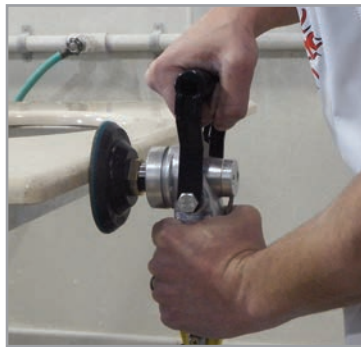

CERAMICA EX