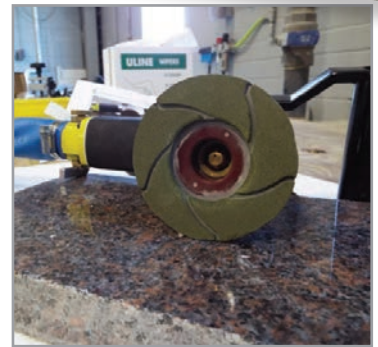

TURBOSHINE