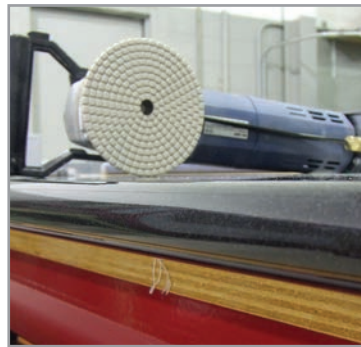

CERAMICA DRY