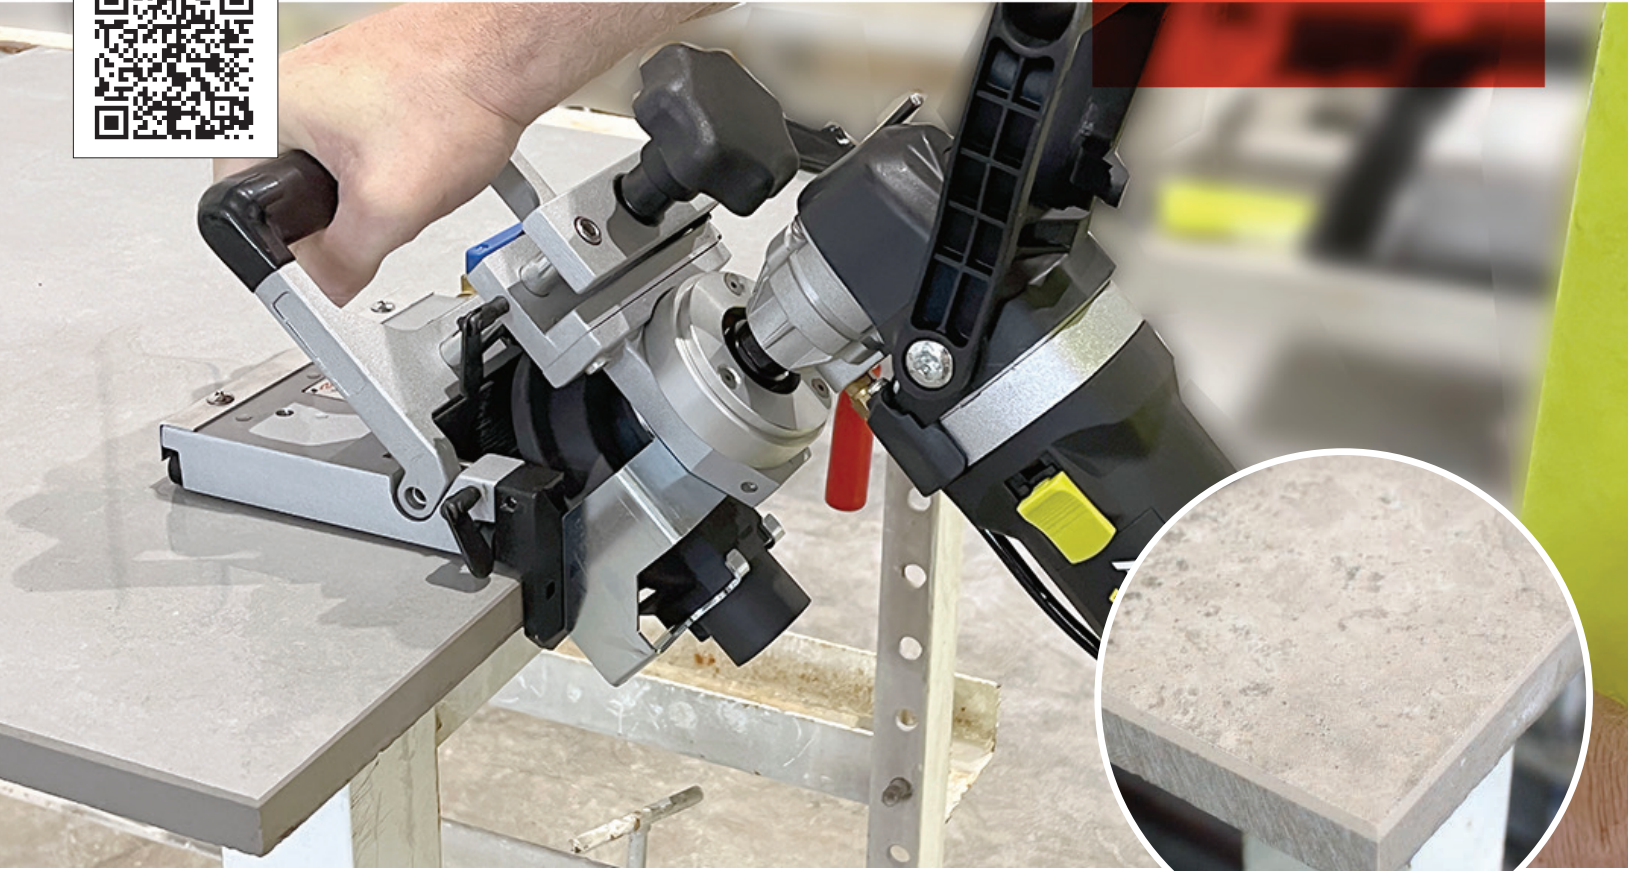

Features:

- Creates A Precise Uniform Beveled Edge for Modern Looks
- Grind and Polish from 15 degree Hollywood Bevel to 45 degree Beveled Edge or Straight Edge with Ease
- Perfect On All Materials Including Porcelain Paver Tile
- Designed for Hardscape Professionals

PART NO.	DESCRIPTION
5480-6200	Modern Edge Coping Kit

Kit Contains: VSP-320, Beveling Auxiliary Base (BAB1590), Dust/Splash Guard (BAB3GRD), 3" Rigid Backer Pad (GP35/8RG), 3" Ceramica Metal #300 Disc (FD30300M) and Multi-Purpose Waterproof Apron Sleeveless (APRON2000)

Alpha Professional Tools®

16 Park Dr Ste 9, Franklin, NJ 07416 • 800-648-7229
www.alpha-tools.com

FL2309-10/23