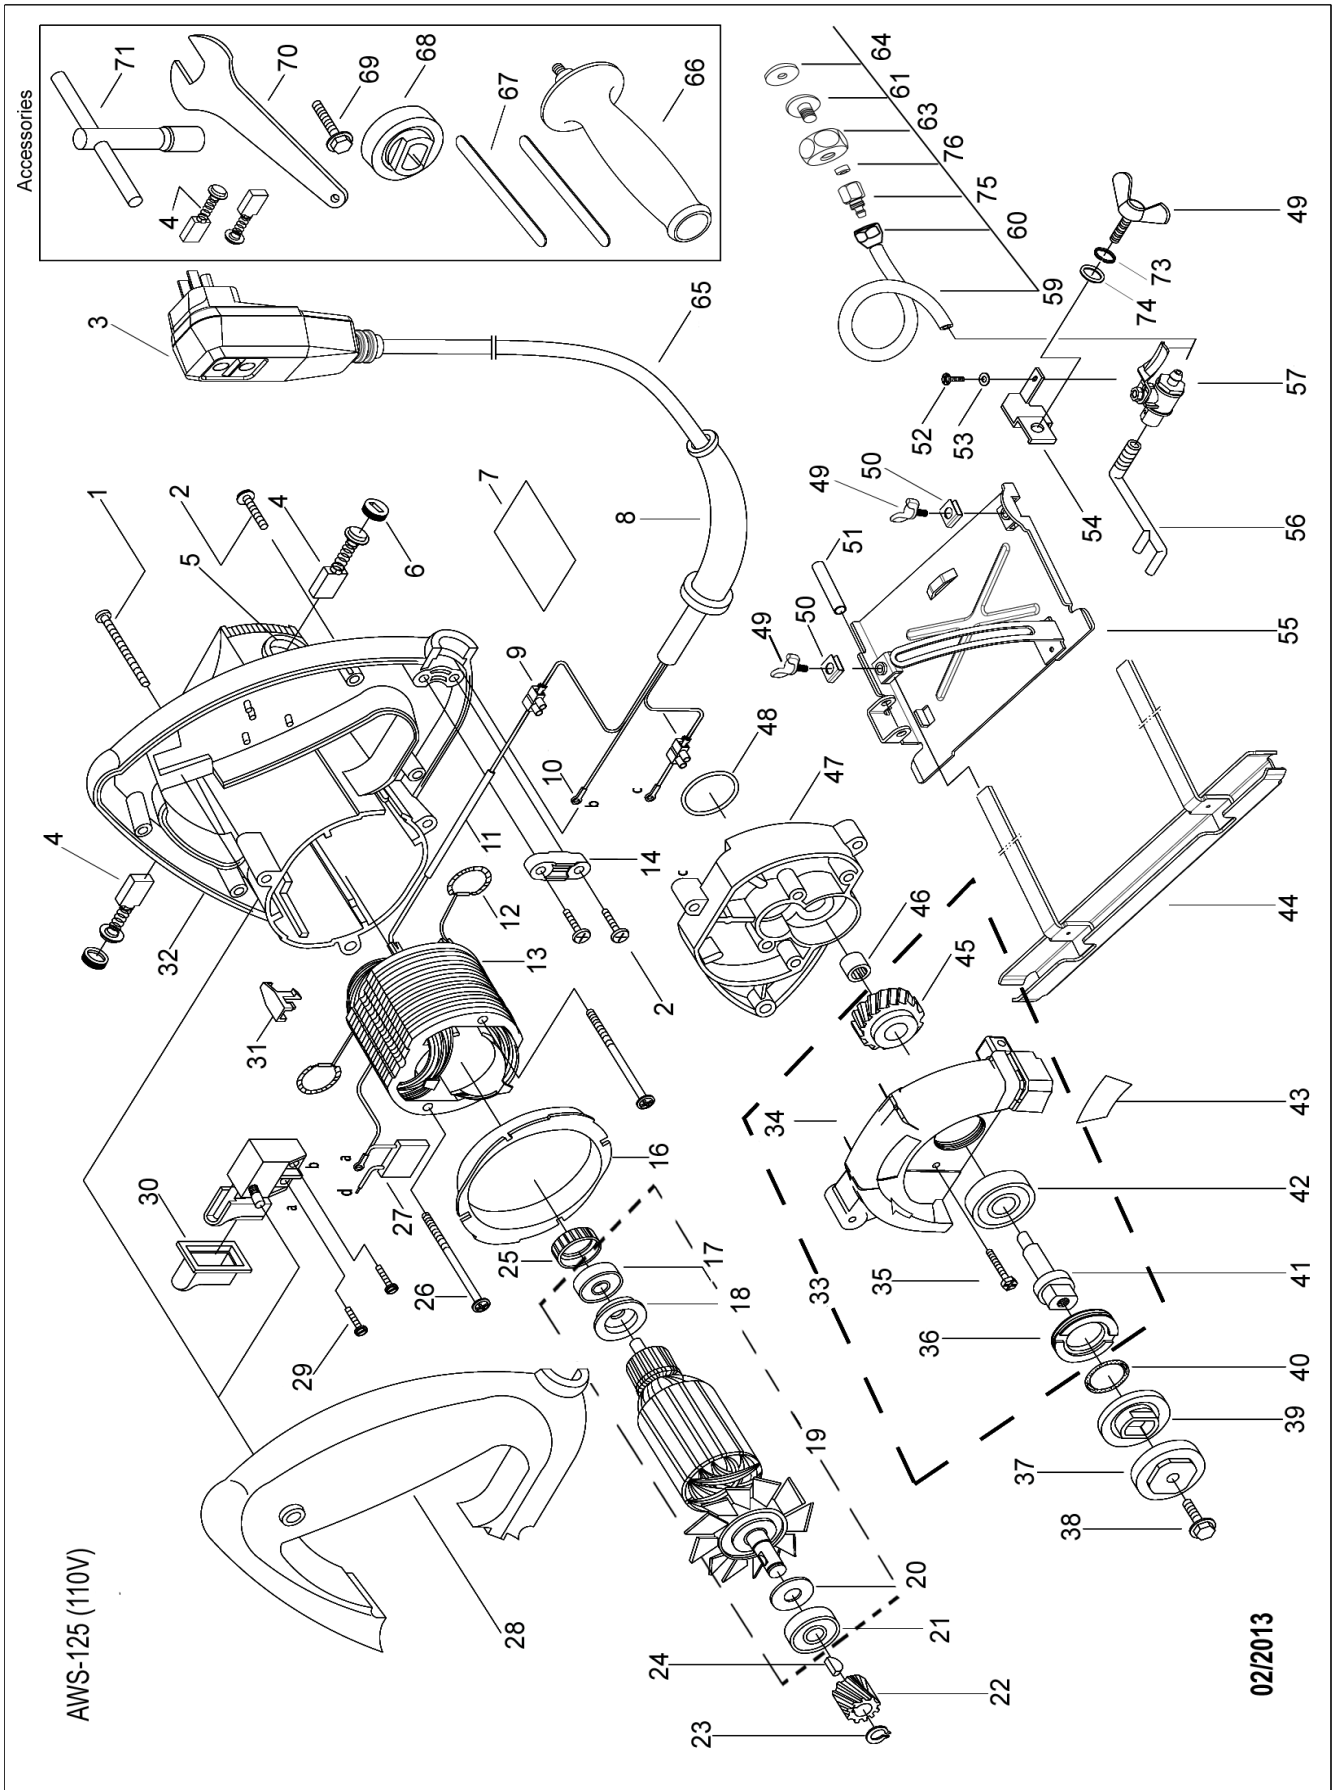

ALPHA® AWS-125 WET STONE CUTTER PARTS LIST

Drawing No.	Part No.	Item Description	MSRP
1	133080	Screw M5×40	\$ 0.94
2	130031	Self-tapping Screw 3.9 x 19	\$ 0.30
3	133289/133392	GFCI 110V/220V	\$32.52
4	133033	Carbon Brush (2pc set)	\$ 7.14
5	133031	Brush Holder	\$ 1.81
6	133032	Brush Cap	\$ 1.26
7	133422	Rated Plate 110V	\$ 0.19
8	133047	Cable Sleeve	\$ 1.08
9	130618	Block Terminal	\$ 0.35
10	133040	Wire Terminal	\$ 0.16
11	133042	Insulation Pipe	\$ 0.32
12	133034	Brush Terminal Assembly	\$ 1.86
13	133436/133004	Field Coil 110V/220V	\$38.01
14	133086	Cable Clamp	\$ 0.19
16	133030	Air Bridge	\$ 0.90
17	133025	Bearing 608-2RZ	\$ 5.90
18	133024	Insulation Disc	\$ 0.17
19	133439/133012	Armature 110V/220V	\$45.45
20	133026	Bearing Cover	\$ 0.17
21	133027	Bearing 629-2RZ	\$ 5.71
22	133048	Gear (Small)	\$ 8.66
23	133051	Snap Ring M8	\$ 0.05
24	133050	Woodruff Key	\$ 0.45
25	133028	Bearing Sleeve	\$ 0.78
26	133029	Self-tapping Screw 4.8×65	\$ 0.49
27	133392	Condenser Assembly	\$ 0.93
28	133254	Handle (for AWS-125)	\$ 3.59
29	133043	Switch (With Screw)	\$14.41
30	133044	Rubber Switch Cover	\$ 0.64
31	133041	Cable Clamp	\$ 0.34
32	133003	Rear Motor Housing (Blue)	\$13.59
33	133429	Spindle Assembly (for AWS-125)	\$35.20
34	133413	Cover	\$ 9.11
35	133079	Screw M4×25	\$ 0.94
36	133060	Screw Cap	\$ 1.81
37	133419	Flange II (for AWS-125)	\$ 3.70
38	133464	Screw M6x20 - left	\$ 1.47
39	133418	Flange I (for AWS-125)	\$ 3.70
40	133062	O Ring 18×2.5	\$ 0.23
41	133057	Spindle (for AWS-125)	\$ 8.83
42	133053	Bearing 6201-2RS	\$ 9.28