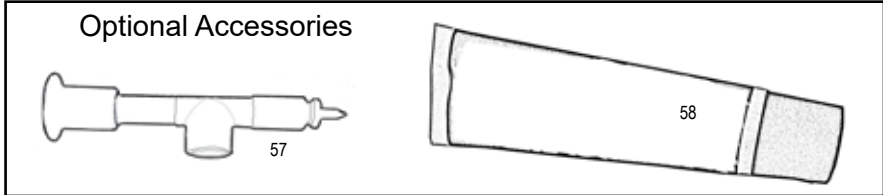

ALPHA® AIR-300 MINI AIR POLISHER PARTS LIST

| DRAWING NO. | PART NO. | ITEM DESCRIPTION |
|-------------|----------|---------------------------|
| 1 | 300001 | Water-feed Assembly |
| 2 | 300002 | Screw M4X10 |
| 3 | 300003 | Oil Seal |
| 4 | 300004 | Body |
| 5 | 300005 | Screw M4X6 |
| 6 | 300006 | Needle Bearing FJ810W |
| 7 | 300007 | Snap Ring S-10 |
| 8 | 300008 | Spiral Bevel Gear |
| 9 | 300009 | Ball Bearing 6201ZZ |
| 10 | 300010 | Spindle 5/8"-11 |
| 11 | 300011 | Oval Key 3X3X10 |
| 12 | 300012 | O Ring KS-1 |
| 13 | 300013 | Nozzle 5/16 |
| 14 | 300014 | Oil Seal OS20264 |
| 15 | 300015 | Nut M34 Left Hand |
| 16 | 300016 | Spiral Bevel Pinion |
| 17 | 516-20 | Ball Bearing 608ZZ |
| 18 | 300017 | F-Bearing Case |
| 19 | 300018 | Rotor Spacer |
| 20 | 300019 | Rotor |
| 21 | 300020 | Vane (4 Piece Set) |
| 22 | 300021 | Cylinder |
| 23 | 300022 | Spring Pin ϕ 2.5X15 |
| 24 | 300023 | R-Bearing Case |
| 25 | 300024 | Bearing R4ZZ |
| 26 | 300025 | Intake Manifold |
| 27 | 300026 | Set Screw M5X6 |
| 28 | 300027 | Grip Cover |
| 29 | 300028 | Nut ϕ 38 |
| 30 | 300029 | Retainer Nut |
| 31 | 300030 | Gasket ϕ 32 |
| 32 | 300031 | Endcase |
| 33 | 300049 | O Ring KS-5 |
| 35 | 300032 | Conical Washer M4 |
| 37 | 300033 | Valve |
| 38 | 300034 | Needle Pin ϕ 1.5x3.8 |