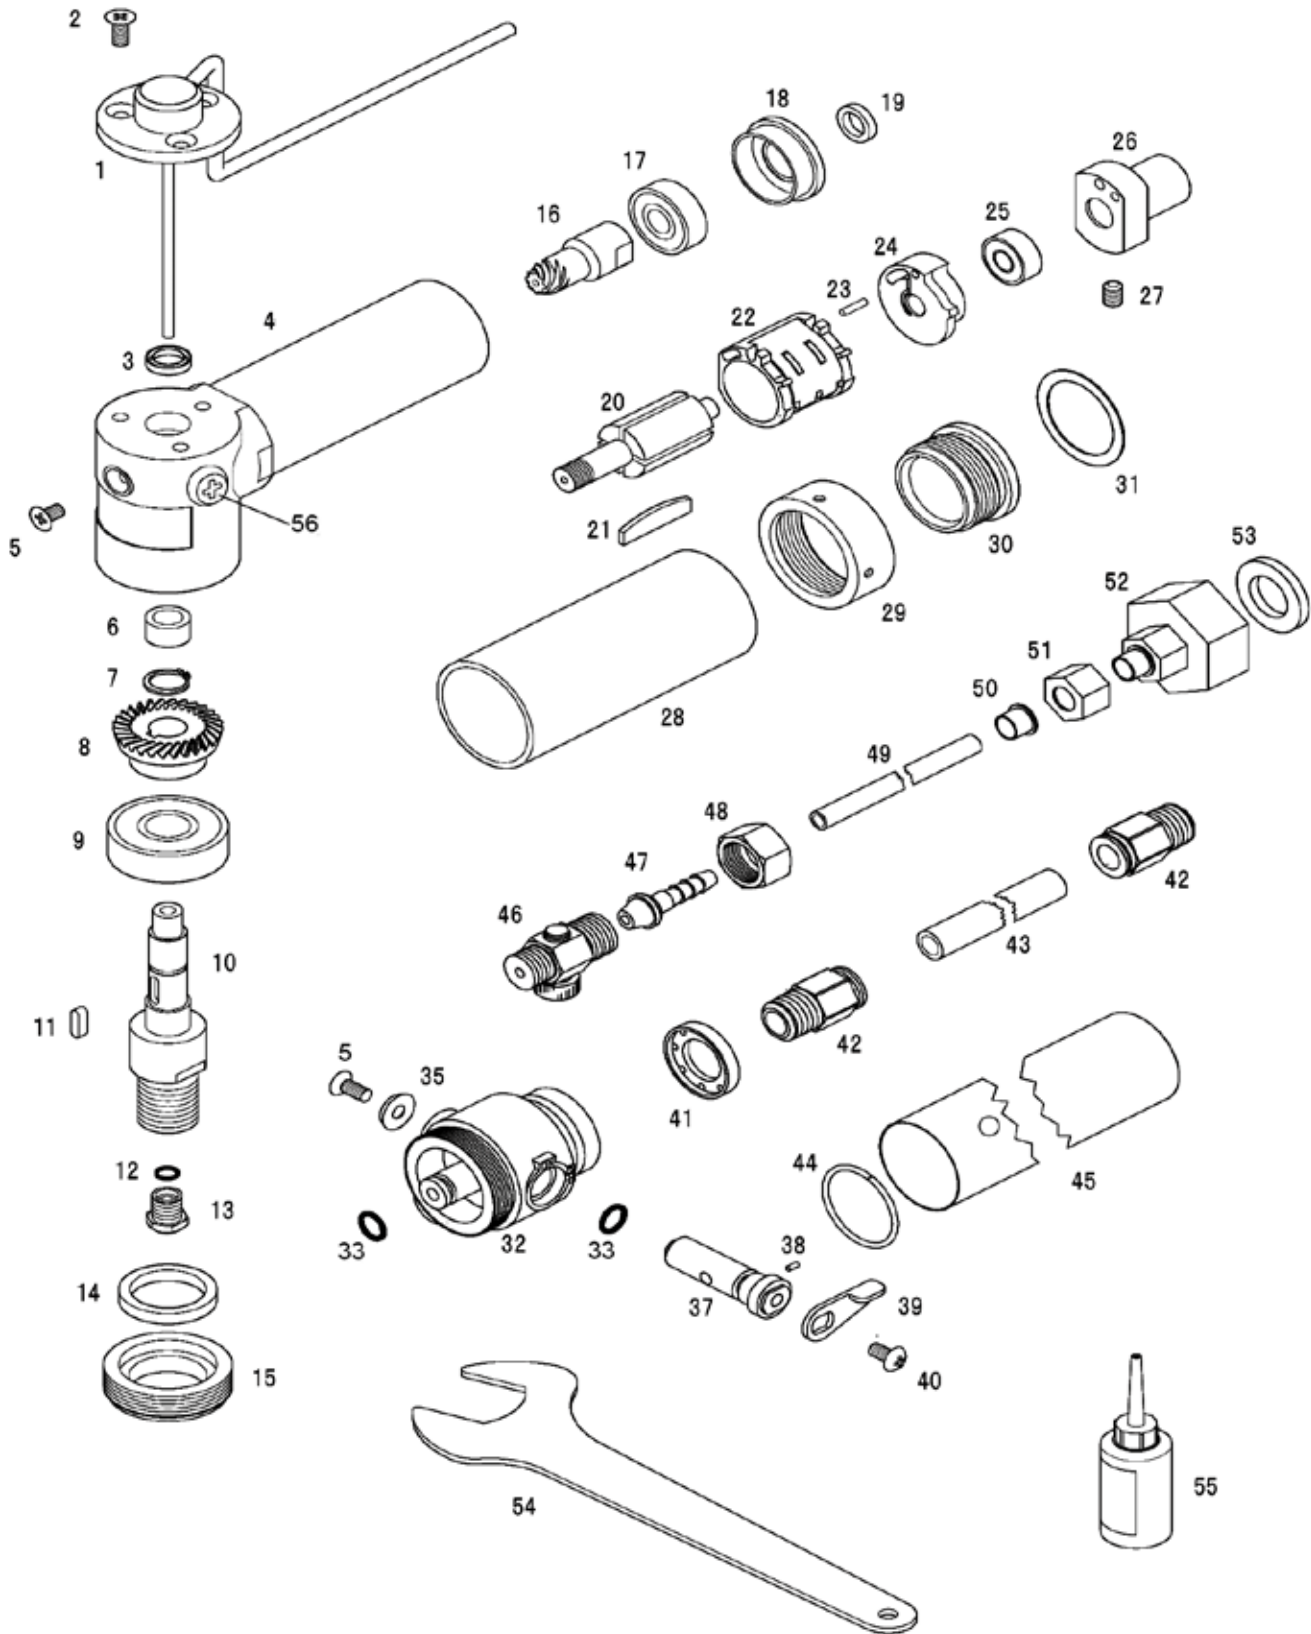

ALPHA® AIR-300 MINI AIR POLISHER PARTS LIST

| DRAWING NO. | PART NO. | ITEM DESCRIPTION |
|-------------|----------|---------------------------|
| 1 | 300001 | Water-feed Assembly |
| 2 | 300002 | Screw M4X10 |
| 3 | 300003 | Oil Seal |
| 4 | 300004 | Body |
| 5 | 300005 | Screw M4X6 |
| 6 | 300006 | Needle Bearing FJ810W |
| 7 | 300007 | Snap Ring S-10 |
| 8 | 300008 | Spiral Bevel Gear |
| 9 | 300009 | Ball Bearing 6201ZZ |
| 10 | 300010 | Spindle 5/8"-11 |
| 11 | 300011 | Oval Key 3X3X10 |
| 12 | 300012 | O Ring KS-1 |
| 13 | 300013 | Nozzle 5/16 |
| 14 | 300014 | Oil Seal OS20264 |
| 15 | 300015 | Nut M34 Left Hand |
| 16 | 300016 | Spiral Bevel Pinion |
| 17 | 516-20 | Ball Bearing 608ZZ |
| 18 | 300017 | F-Bearing Case |
| 19 | 300018 | Rotor Spacer |
| 20 | 300019 | Rotor |
| 21 | 300020 | Vane (4 Piece Set) |
| 22 | 300021 | Cylinder |
| 23 | 300022 | Spring Pin ϕ 2.5X15 |
| 24 | 300023 | R-Bearing Case |
| 25 | 300024 | Bearing R4ZZ |
| 26 | 300025 | Intake Manifold |
| 27 | 300026 | Set Screw M5X6 |
| 28 | 300027 | Grip Cover |
| 29 | 300028 | Nut ϕ 38 |
| 30 | 300029 | Retainer Nut |
| 31 | 300030 | Gasket ϕ 32 |
| 32 | 300031 | Endcase |
| 33 | 300049 | O Ring KS-5 |
| 35 | 300032 | Conical Washer M4 |
| 37 | 300033 | Valve |
| 38 | 300034 | Needle Pin ϕ 1.5x3.8 |