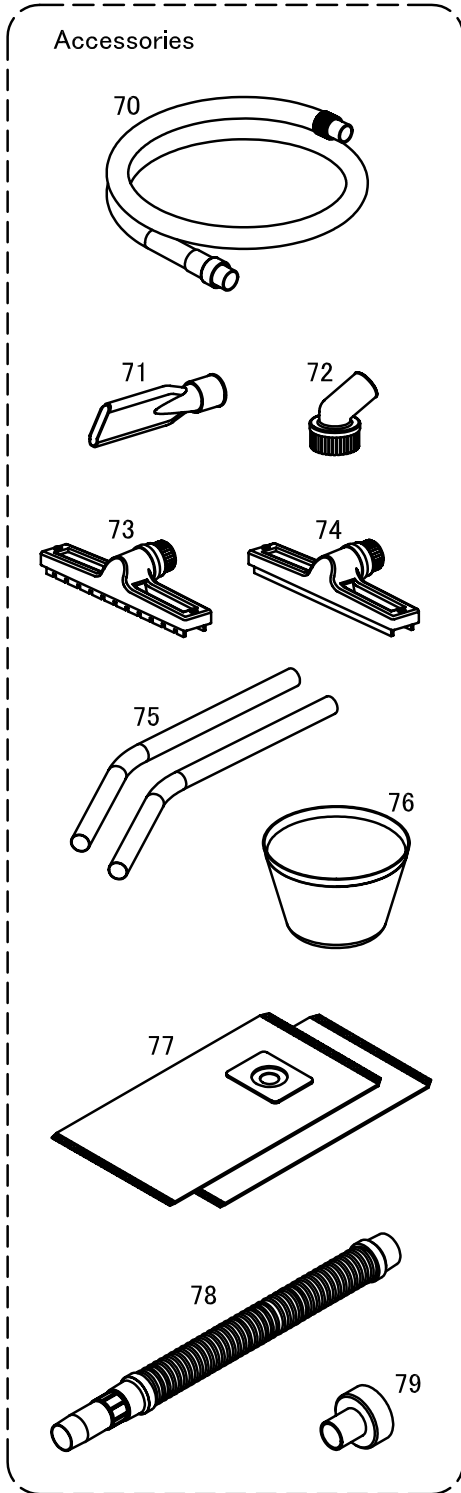

# Alpha<sup>®</sup> HEPA Wet/Dry Vacuum Parts List and Schematic

**Part No: HWD2120/HWD2240**  
**Version 1**

WARNING: To reduce the risk of injury, user must read and understand instruction manual!

---

 **Alpha Professional Tools<sup>®</sup>**

# ALPHA® HEPA WET/DRY VACUUM PARTS LIST

DRAWING NO	PART NO	DESCRIPTION	QTY
1	HWD5010	Screw 4x16	23
2	HWD5011	Top Plastic Handle	1
3	HWD5012	Top Cover	1
4	HWD5013	Elbow Fitting	2
5	HWD5014	Air Flow Switch	1
6	HWD5015	Pipe-A 8mm x 200mm	2
7	HWD5016	Pipe-B 8mm x 80mm	1
8	HWD5017	T-Fitting	2
9	HWD5018	Pipe-C 8mm x 40mm	2
10	HWD5091	Hard Plastic Gasket	1
11	HWD5020	Bulkhead Fitting & Lock Nut Set	2
13	HWD5022	Middle Cover	1
14	HWD5023	Foam Seal Ring 85mm OD	1
15	HWD5024	Motor Cover	1
16	HWD5025	Upper Motor Gasket	1
17	HWD5026	Screw 5x20	4
18	HWD5027/HWD5086	Double Stage Motor 120V/240V	1
19	HWD5028	Lower Motor Gasket	1
20	HWD5029	Tank Top Plate	1
21	HWD5030	Foam Seal Ring 65mm OD	1
22	HWD5031	Rubber Seal Ring 375mm OD	1
23	HWD5032	Foam Seal Cord 500mm Long	1
24	HWD5033	Tip Over Protective Valve	1
25	HWD5097	Filter Support Housing & Lock Plate	1
26	HWD5098	HEPA Filter	1
27	HWD5035	Rating Label	1
28	HWD5036	Switch (3-way)	1
29	HWD5037	Electrical Outlet Clamp	1
30	HWD5038	Screw for Electrical Outlet 4x16	4
31	HWD5039/HWD5087	Electrical Outlet w/Cover 120V/240V	1
32	HWD5040	Power Control Board	1
33	HWD5041	Screw M4x25	2
34	HWD5042	Washer	4
35	HWD5043	Wire Block	1
36	HWD5044	Nut M4	1
37	HWD5045/HWD5088	Power Cable (UL Plug) 120V/240V	1
38	HWD5046	Cable Sleeve	1
39	HWD5047	Silencer Foam 1	1
40	HWD5048	Rubber Block	1