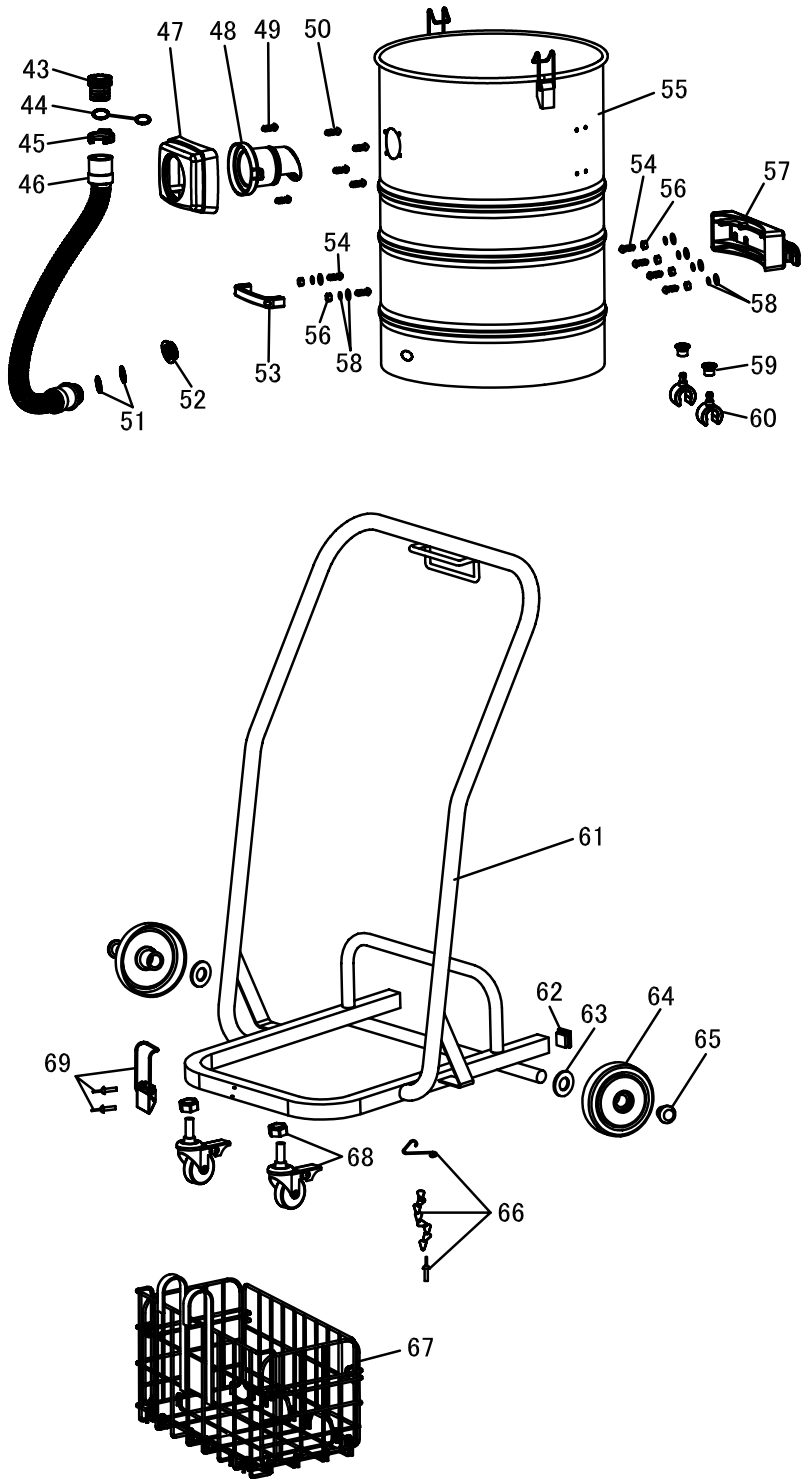

# Alpha<sup>®</sup> HEPA Wet/Dry Vacuum Parts List and Schematic

**Part No: HWD2120/HWD2240**  
**Version 1**

WARNING: To reduce the risk of injury, user must read and understand instruction manual!

---

 **Alpha Professional Tools<sup>®</sup>**

# ALPHA® HEPA WET/DRY VACUUM PARTS LIST

DRAWING NO	PART NO	DESCRIPTION	QTY
1	HWD5010	Screw 4x16	23
2	HWD5011	Top Plastic Handle	1
3	HWD5012	Top Cover	1
4	HWD5013	Elbow Fitting	2
5	HWD5014	Air Flow Switch	1
6	HWD5015	Pipe-A 8mm x 200mm	2
7	HWD5016	Pipe-B 8mm x 80mm	1
8	HWD5017	T-Fitting	2
9	HWD5018	Pipe-C 8mm x 40mm	2
10	HWD5091	Hard Plastic Gasket	1
11	HWD5020	Bulkhead Fitting & Lock Nut Set	2
13	HWD5022	Middle Cover	1
14	HWD5023	Foam Seal Ring 85mm OD	1
15	HWD5024	Motor Cover	1
16	HWD5025	Upper Motor Gasket	1
17	HWD5026	Screw 5x20	4
18	HWD5027/HWD5086	Double Stage Motor 120V/240V	1
19	HWD5028	Lower Motor Gasket	1
20	HWD5029	Tank Top Plate	1
21	HWD5030	Foam Seal Ring 65mm OD	1
22	HWD5031	Rubber Seal Ring 375mm OD	1
23	HWD5032	Foam Seal Cord 500mm Long	1
24	HWD5033	Tip Over Protective Valve	1
25	HWD5097	Filter Support Housing & Lock Plate	1
26	HWD5098	HEPA Filter	1
27	HWD5035	Rating Label	1
28	HWD5036	Switch (3-way)	1
29	HWD5037	Electrical Outlet Clamp	1
30	HWD5038	Screw for Electrical Outlet 4x16	4
31	HWD5039/HWD5087	Electrical Outlet w/Cover 120V/240V	1
32	HWD5040	Power Control Board	1
33	HWD5041	Screw M4x25	2
34	HWD5042	Washer	4
35	HWD5043	Wire Block	1
36	HWD5044	Nut M4	1
37	HWD5045/HWD5088	Power Cable (UL Plug) 120V/240V	1
38	HWD5046	Cable Sleeve	1
39	HWD5047	Silencer Foam 1	1
40	HWD5048	Rubber Block	1