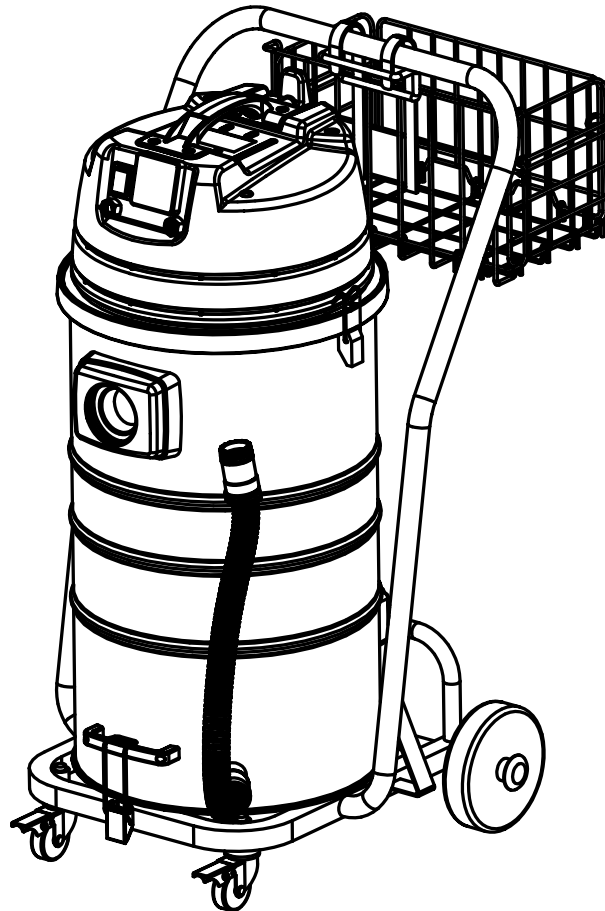

# Alpha<sup>®</sup> HEPA Wet/Dry Vacuum Parts List and Schematic

**Part No: HWD2120/HWD2240**  
**Version 1**

WARNING: To reduce the risk of injury, user must read and understand instruction manual!

---

 **Alpha Professional Tools<sup>®</sup>**