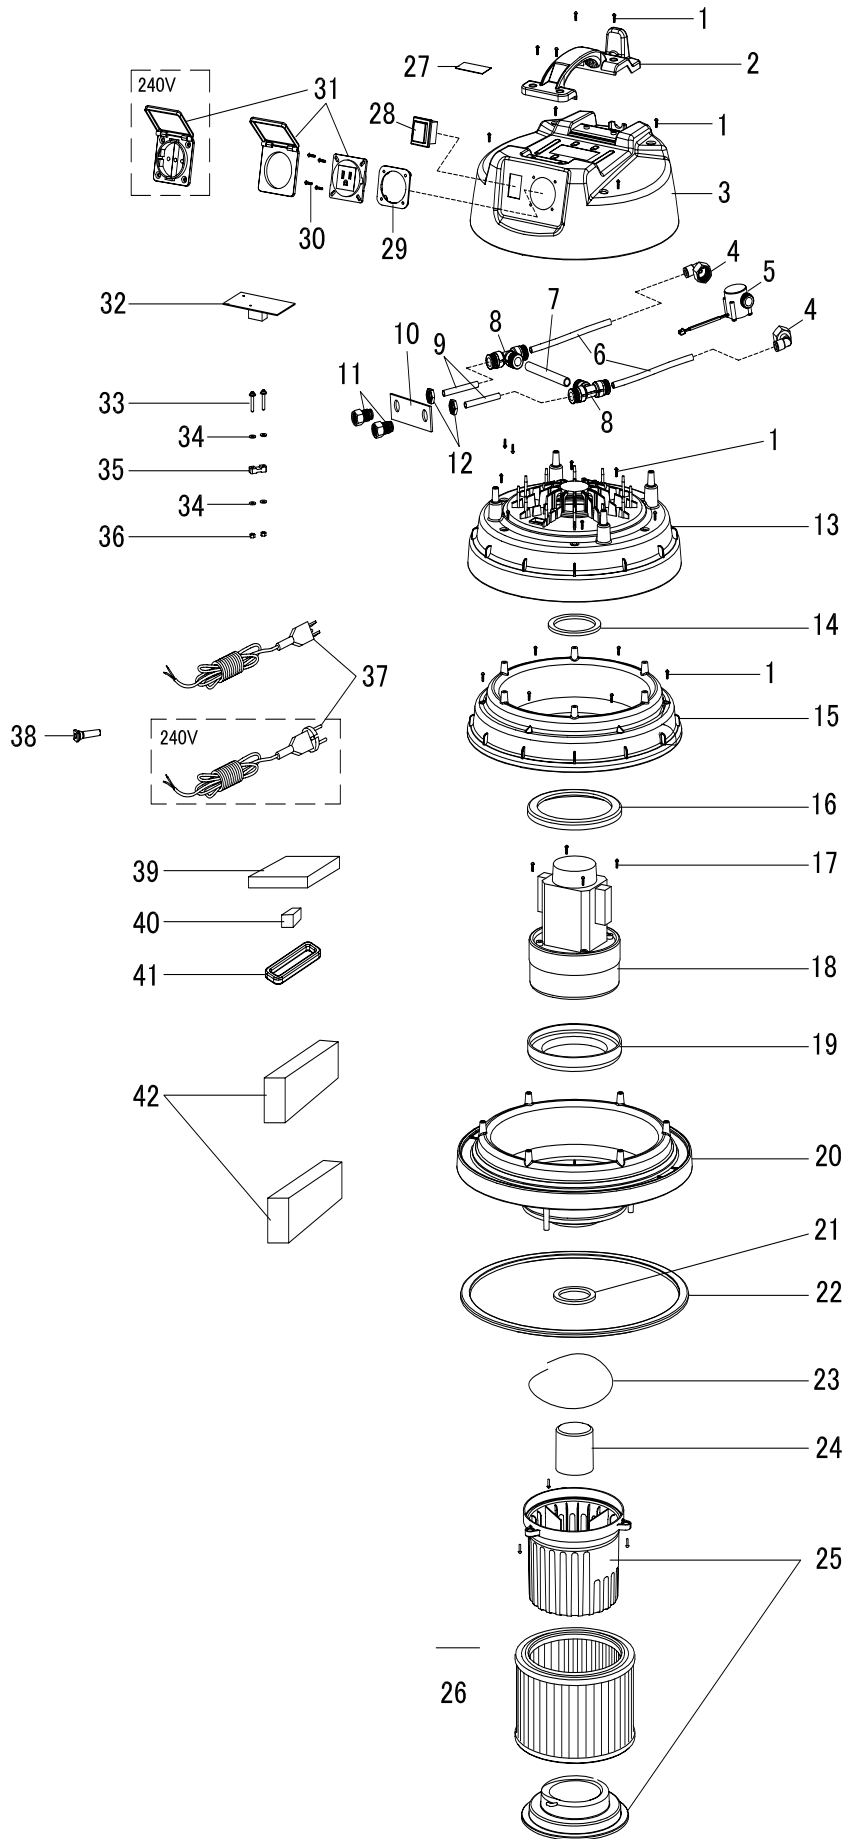

ALPHA® HEPA WET/DRY VACUUM SCHEMATIC (INSIDE)