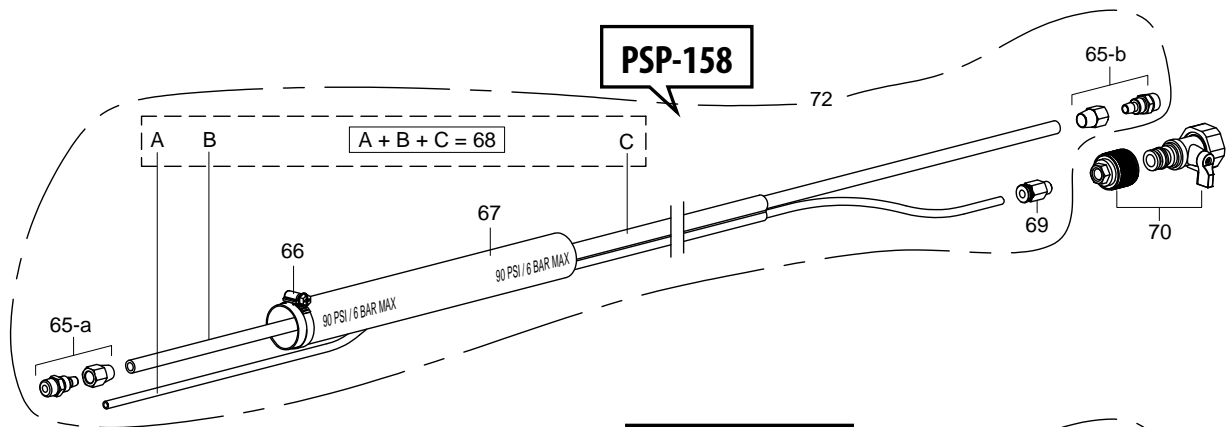

ALPHA® PSP-158/PSP-114/PSP-114N PNEUMATIC POLISHER

ALPHA® PSP-158/PSP-114/PSP-114N PNEUMATIC POLISHER

DRAWING NO.	PART NO.	DESCRIPTION	QTY
1	3003-0001	Body	1
2	3003-0002	O-Ring (25x1)	1
3	3003-0003	Air Inlet (G1/4" - 19)	1
4	3003-0004	Snap Ring (ISTW-12)	1
5	3003-0005	Spring Washer (M4)	4
6	3003-0006	Socket Head Screw (M4x25L)	2
7	3003-0007	Air Valve Lever (Inc. Part No. 3003-0008)	1
8	3003-0008	O-Ring (6.5x1.5)	1
9	3003-0009	End Case	1
10	3003-0010	Body Gasket	1
11	3003-0011	Spacer	1
12	3003-0012	Exhaust Cover	1
13	3003-0013	Muffler (14.2 X 24.8 X 3t)	1
13	3003-0070	Muffler (15 X 23 X 9T)	1
14	3003-0014	Rear Bearing Case	1
15	3003-0015	Rotor	1
16	3003-0016	Vanes (4pc Set)	1
17	3003-0017	Water Valve (Inc Part No. 3003-0039)	1
18	3003-0018	Cylinder	1
19	3003-0019	Front Bearing Case	1
20	3003-0020	Body Gasket	1
21	3003-0021	Air Ball Seat	2
22	3003-0022	Spiral Bevel Pinion Gear	1
23	3003-0023	Spiral Bevel Gear	1
24	3003-0024	Air Ball	1
25	3003-0025	Spindle (5/8-11 Unc)	1
25	3003-0026	Spindle (M14 X 2.0p)	2
26	3002-0025	Spring Pin (2.5x5)	2
27	3003-0027	Spring Pin (2.5 X 20l)	1
28	3003-0028	Water Ball Seat	2
29	3003-0029	Water Ball	1
30	3003-0030	Air Spacer	1
31	3003-0031	Water Spacer	1
32	3003-0032	Oil Felt	1