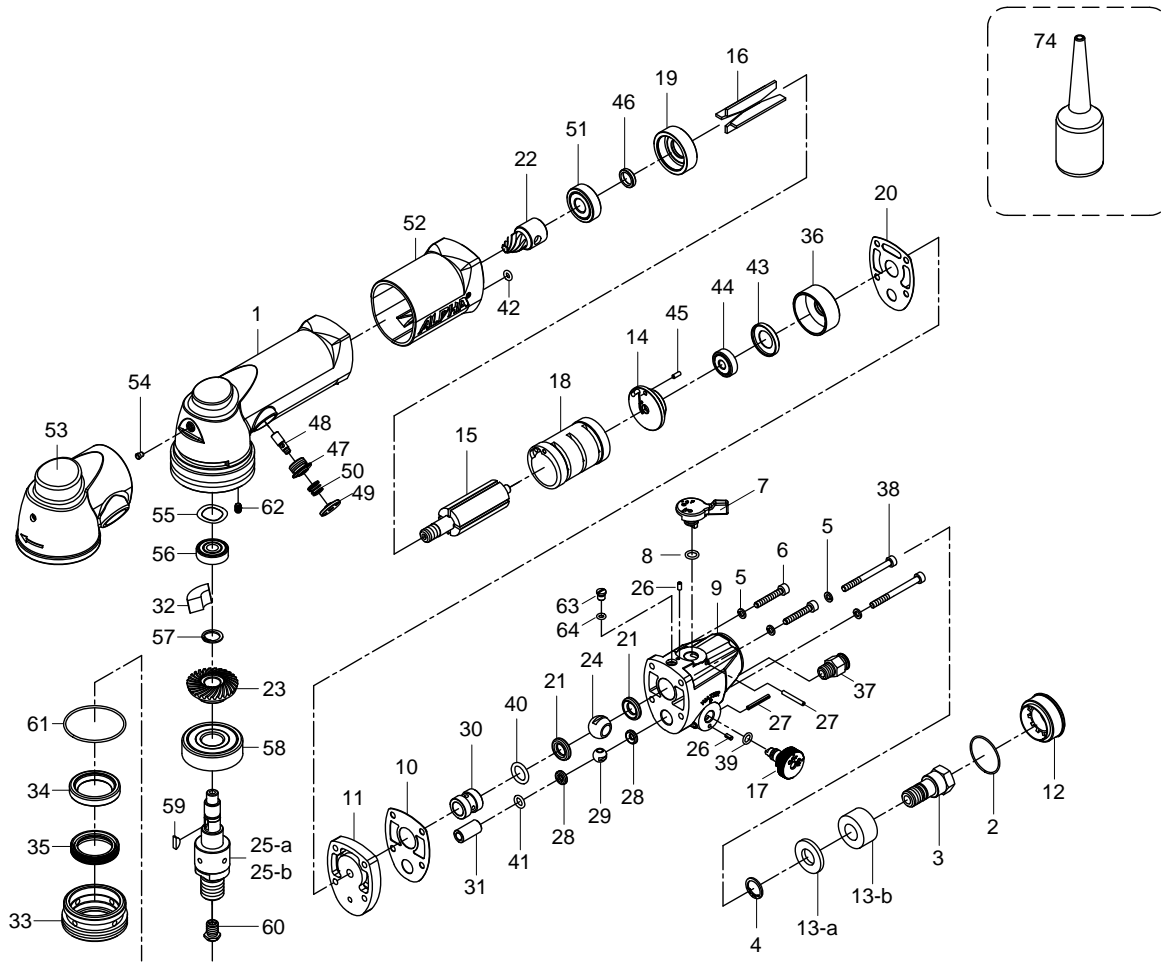

ALPHA® PSP-158/PSP-114/PSP-114N PNEUMATIC POLISHER

ALPHA® PSP-158/PSP-114/PSP-114N PNEUMATIC POLISHER

DRAWING NO.	PART NO.	DESCRIPTION	QTY
1	3003-0001	Body	1
2	3003-0002	O-Ring (25x1)	1
3	3003-0003	Air Inlet (G1/4" - 19)	1
4	3003-0004	Snap Ring (ISTW-12)	1
5	3003-0005	Spring Washer (M4)	4
6	3003-0006	Socket Head Screw (M4x25L)	2
7	3003-0007	Air Valve Lever (Inc. Part No. 3003-0008)	1
8	3003-0008	O-Ring (6.5x1.5)	1
9	3003-0009	End Case	1
10	3003-0010	Body Gasket	1
11	3003-0011	Spacer	1
12	3003-0012	Exhaust Cover	1
13	3003-0013	Muffler (14.2 X 24.8 X 3t)	1
13	3003-0070	Muffler (15 X 23 X 9T)	1
14	3003-0014	Rear Bearing Case	1
15	3003-0015	Rotor	1
16	3003-0016	Vanes (4pc Set)	1
17	3003-0017	Water Valve (Inc Part No. 3003-0039)	1
18	3003-0018	Cylinder	1
19	3003-0019	Front Bearing Case	1
20	3003-0020	Body Gasket	1
21	3003-0021	Air Ball Seat	2
22	3003-0022	Spiral Bevel Pinion Gear	1
23	3003-0023	Spiral Bevel Gear	1
24	3003-0024	Air Ball	1
25	3003-0025	Spindle (5/8-11 Unc)	1
25	3003-0026	Spindle (M14 X 2.0p)	2
26	3002-0025	Spring Pin (2.5x5)	2
27	3003-0027	Spring Pin (2.5 X 20l)	1
28	3003-0028	Water Ball Seat	2
29	3003-0029	Water Ball	1
30	3003-0030	Air Spacer	1
31	3003-0031	Water Spacer	1
32	3003-0032	Oil Felt	1