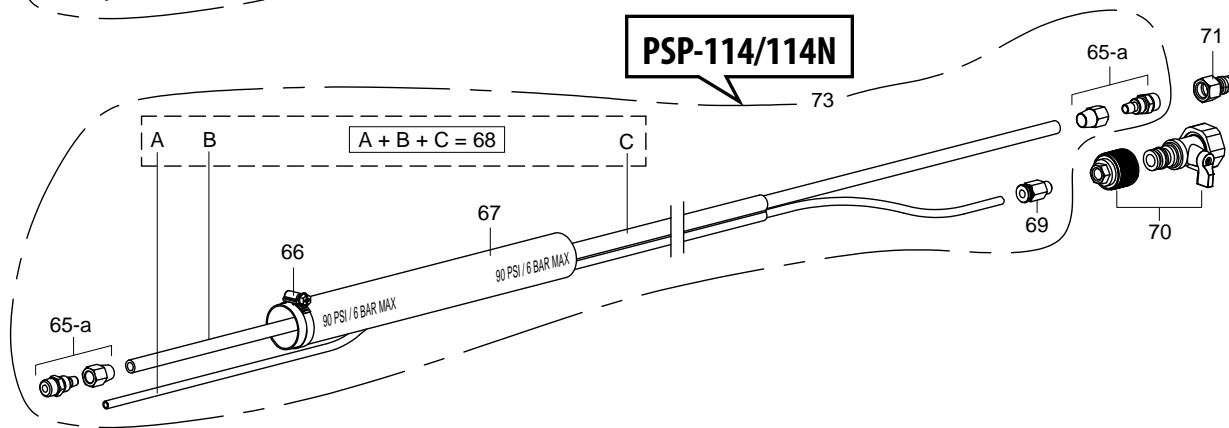

ALPHA® PSP-158/PSP-114/PSP-114N PNEUMATIC POLISHER

ALPHA® PSP-158/PSP-114/PSP-114N PNEUMATIC POLISHER

DRAWING NO.	PART NO.	DESCRIPTION	QTY
1	3003-0001	Body	1
2	3003-0002	O-Ring (25x1)	1
3	3003-0003	Air Inlet (G1/4" - 19)	1
4	3003-0004	Snap Ring (ISTW-12)	1
5	3003-0005	Spring Washer (M4)	4
6	3003-0006	Socket Head Screw (M4x25L)	2
7	3003-0007	Air Valve Lever (Inc. Part No. 3003-0008)	1
8	3003-0008	O-Ring (6.5x1.5)	1
9	3003-0009	End Case	1
10	3003-0010	Body Gasket	1
11	3003-0011	Spacer	1
12	3003-0012	Exhaust Cover	1
13	3003-0013	Muffler (14.2 X 24.8 X 3t)	1
13	3003-0070	Muffler (15 X 23 X 9T)	1
14	3003-0014	Rear Bearing Case	1
15	3003-0015	Rotor	1
16	3003-0016	Vanes (4pc Set)	1
17	3003-0017	Water Valve (Inc Part No. 3003-0039)	1
18	3003-0018	Cylinder	1
19	3003-0019	Front Bearing Case	1
20	3003-0020	Body Gasket	1
21	3003-0021	Air Ball Seat	2
22	3003-0022	Spiral Bevel Pinion Gear	1
23	3003-0023	Spiral Bevel Gear	1
24	3003-0024	Air Ball	1
25	3003-0025	Spindle (5/8-11 Unc)	1
25	3003-0026	Spindle (M14 X 2.0p)	2
26	3002-0025	Spring Pin (2.5x5)	2
27	3003-0027	Spring Pin (2.5 X 20l)	1
28	3003-0028	Water Ball Seat	2
29	3003-0029	Water Ball	1
30	3003-0030	Air Spacer	1
31	3003-0031	Water Spacer	1
32	3003-0032	Oil Felt	1