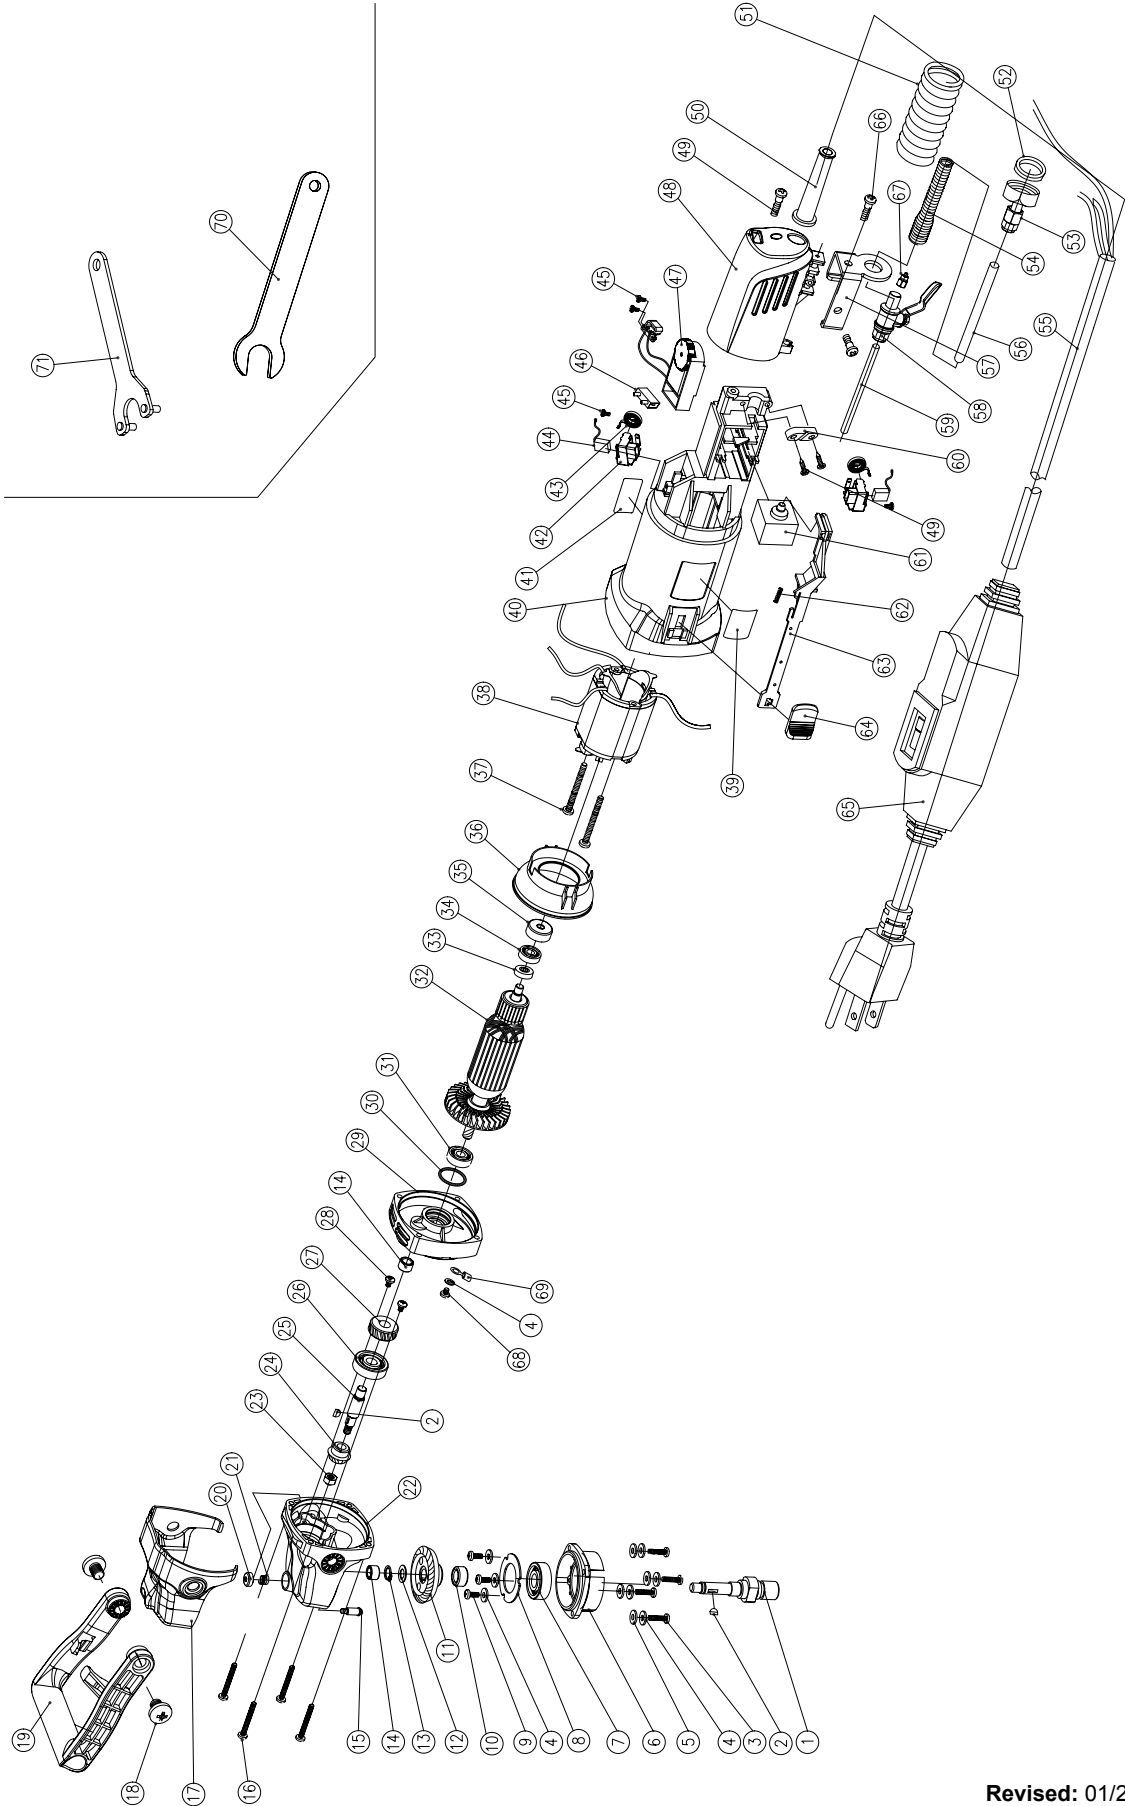

ALPHA® WDP-120 SCHEMATIC

ALPHA® WDP-120 GUARD SCHEMATIC

ALPHA® WDP-120 PARTS LIST

DRAWING NO.	PART NO.	DESCRIPTION
1	310001	Output Shaft (5/8"-11)
2	210006	Key (3x10)
3	210001	Screw M4x14
4	210002	Spring Washer M4
5	210003	Plane Washer M4
6	310002	Aluminum Gear Case Cover
7	210010	Ball Bearing 6201
8	310003	Bearing Cover
9	310004	Screw M4x10
10	310005	Gear Washer
11	210016	Gear
12	210017	Wave Spring Lock Washer 10
13	210018	"C" Clip for Shaft 10
14	210019	Oil-impregnated Bearing 8x12x8
15	210020	Spindle Lock Pin
16	210021	Self-tapping Screw 4.2x40
17	210022	Case Plastic Cover
18	210023	Screw M10x20
19	210024	C-Handle
20	210025	Lock Pin Cap
21	210026	Pin Spring
22	210027	Gear Case
23	210028	Anti-loose Nut M6
24	210029	Pinion Gear Z3
25	210030	Transmitting Shaft
26	210031	Ball Bearing 6200
27	210032	Bebel Gear Z2
28	210033	Screw M4x8
29	210034	Bearing Retainer
30	210035	O-Ring 21.2x1.8
31	210036	Ball Bearing 608
32	210102	Armature 120V
33	210095	Magnetic Ring
34	210038	Ball Bearing 607
35	210039	Rubber Bearing Seat
36	210106	Windshield
37	210041	Self-tapping Screw 4.2x70