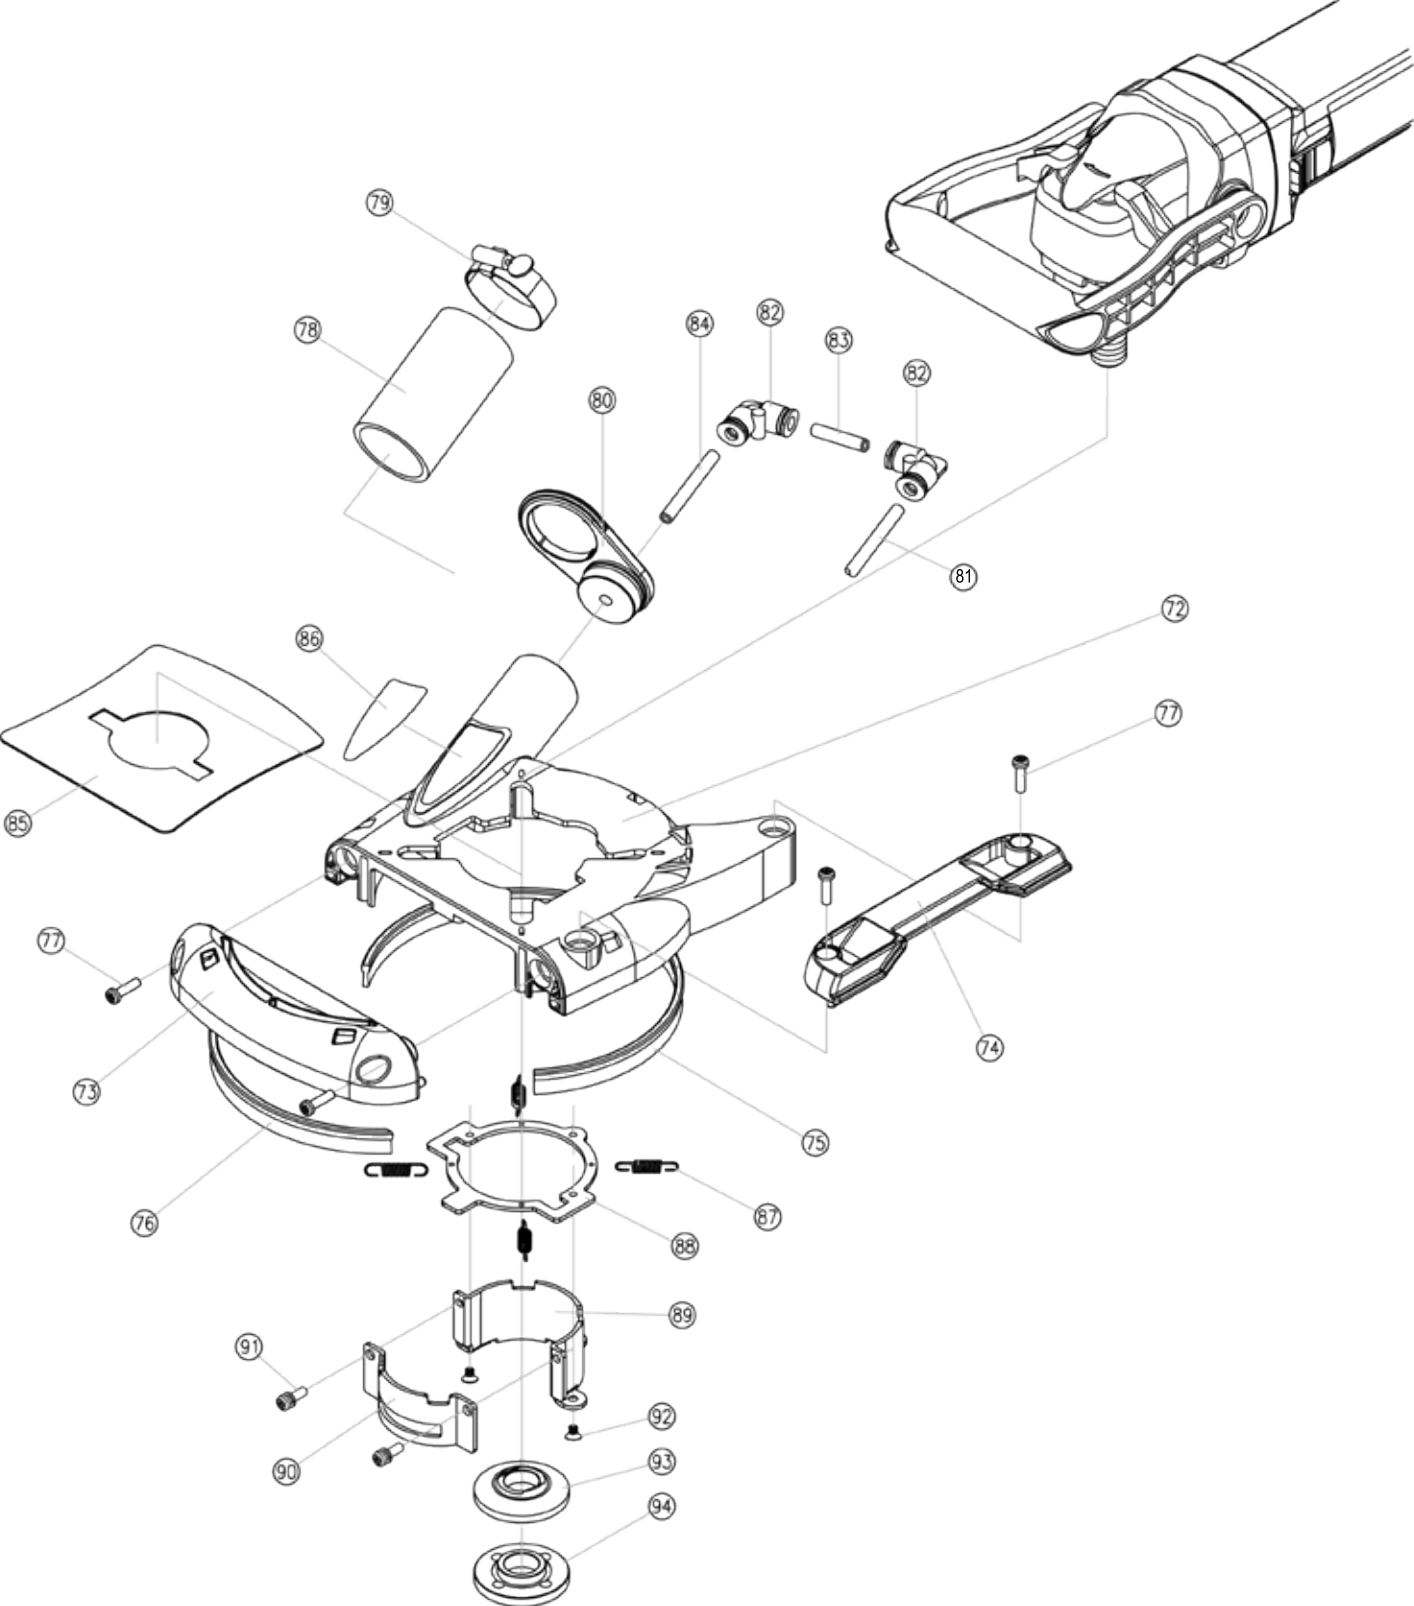

ALPHA® WDP-120 SCHEMATIC

ALPHA® WDP-120 GUARD SCHEMATIC

ALPHA® WDP-120 PARTS LIST

DRAWING NO.	PART NO.	DESCRIPTION
1	310001	Output Shaft (5/8"-11)
2	210006	Key (3x10)
3	210001	Screw M4x14
4	210002	Spring Washer M4
5	210003	Plane Washer M4
6	310002	Aluminum Gear Case Cover
7	210010	Ball Bearing 6201
8	310003	Bearing Cover
9	310004	Screw M4x10
10	310005	Gear Washer
11	210016	Gear
12	210017	Wave Spring Lock Washer 10
13	210018	"C" Clip for Shaft 10
14	210019	Oil-impregnated Bearing 8x12x8
15	210020	Spindle Lock Pin
16	210021	Self-tapping Screw 4.2x40
17	210022	Case Plastic Cover
18	210023	Screw M10x20
19	210024	C-Handle
20	210025	Lock Pin Cap
21	210026	Pin Spring
22	210027	Gear Case
23	210028	Anti-loose Nut M6
24	210029	Pinion Gear Z3
25	210030	Transmitting Shaft
26	210031	Ball Bearing 6200
27	210032	Bebel Gear Z2
28	210033	Screw M4x8
29	210034	Bearing Retainer
30	210035	O-Ring 21.2x1.8
31	210036	Ball Bearing 608
32	210102	Armature 120V
33	210095	Magnetic Ring
34	210038	Ball Bearing 607
35	210039	Rubber Bearing Seat
36	210106	Windshield
37	210041	Self-tapping Screw 4.2x70