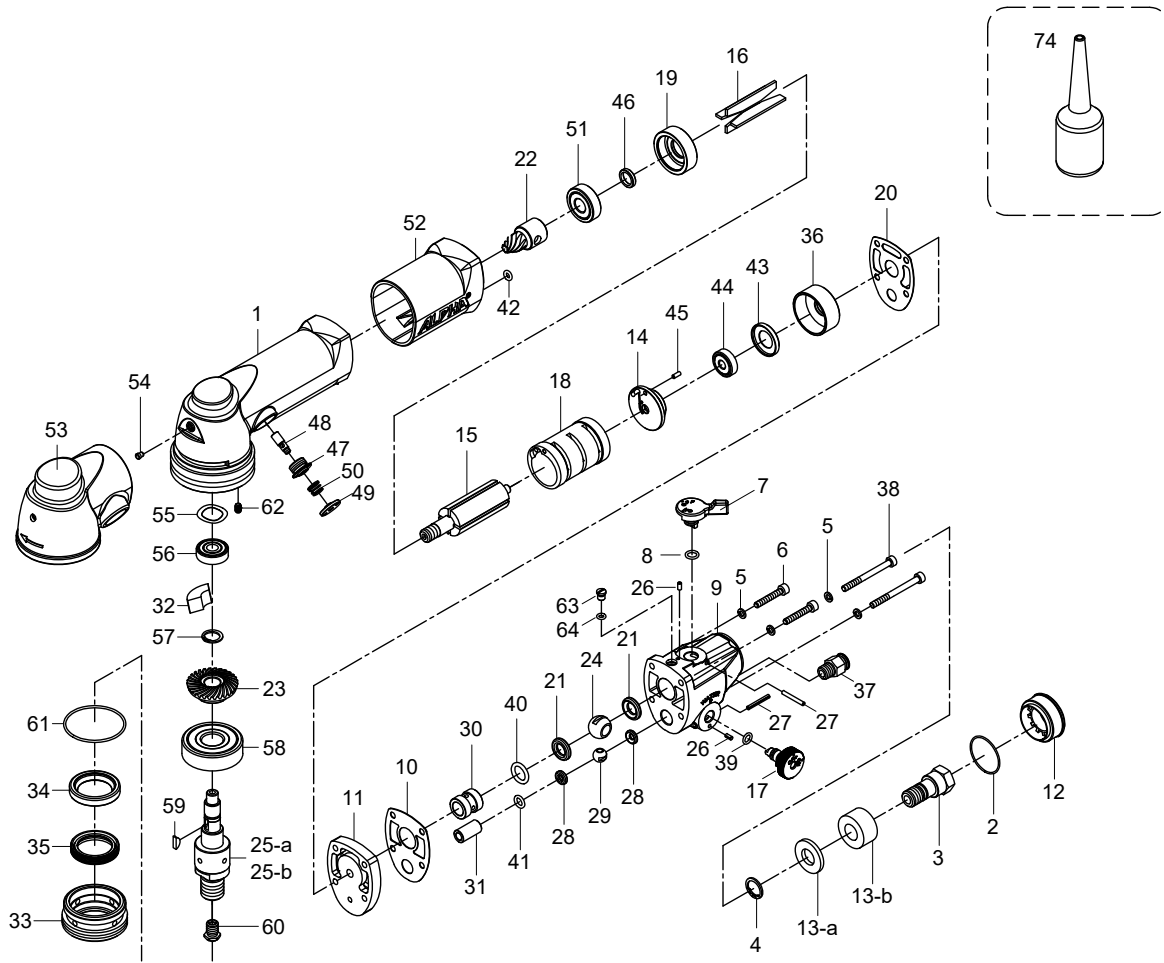

ALPHA® PSP-158/PSP-114/PSP-114N PNEUMATIC POLISHER

ALPHA® PSP-158/PSP-114/PSP-114N PNEUMATIC POLISHER

DRAWING NO.	PART NO.	DESCRIPTION	QTY
1	3003-0001	Body	1
2	3003-0002	O-Ring (25x1)	1
3	3003-0003	Air Inlet (G1/4" - 19)	1
4	3003-0004	Snap Ring (ISTW-12)	1
5	3003-0005	Spring Washer (M4)	4
6	3003-0006	Socket Head Screw (M4x25L)	2
7	3003-0007	Air Valve Lever (Inc. Part No. 3003-0008)	1
8	3003-0008	O-Ring (6.5x1.5)	1
9	3003-0009	End Case	1
10	3003-0010	Body Gasket	1
11	3003-0011	Spacer	1
12	3003-0012	Exhaust Cover	1
13	3003-0013	Muffler (14.2 X 24.8 X 3t)	1
13	3003-0070	Muffler (15 X 23 X 9T)	1
14	3003-0014	Rear Bearing Case	1
15	3003-0015	Rotor	1
16	3003-0016	Vanes (4pc Set)	1
17	3003-0017	Water Valve (Inc Part No. 3003-0039)	1
18	3003-0018	Cylinder	1
19	3003-0019	Front Bearing Case	1
20	3003-0020	Body Gasket	1
21	3003-0021	Air Ball Seat	2
22	3003-0022	Spiral Bevel Pinion Gear	1
23	3003-0023	Spiral Bevel Gear	1
24	3003-0024	Air Ball	1
25	3003-0025	Spindle (5/8-11 Unc)	1
25	3003-0026	Spindle (M14 X 2.0p)	2
26	3002-0025	Spring Pin (2.5x5)	2
27	3003-0027	Spring Pin (2.5 X 20l)	1
28	3003-0028	Water Ball Seat	2
29	3003-0029	Water Ball	1
30	3003-0030	Air Spacer	1
31	3003-0031	Water Spacer	1
32	3003-0032	Oil Felt	1