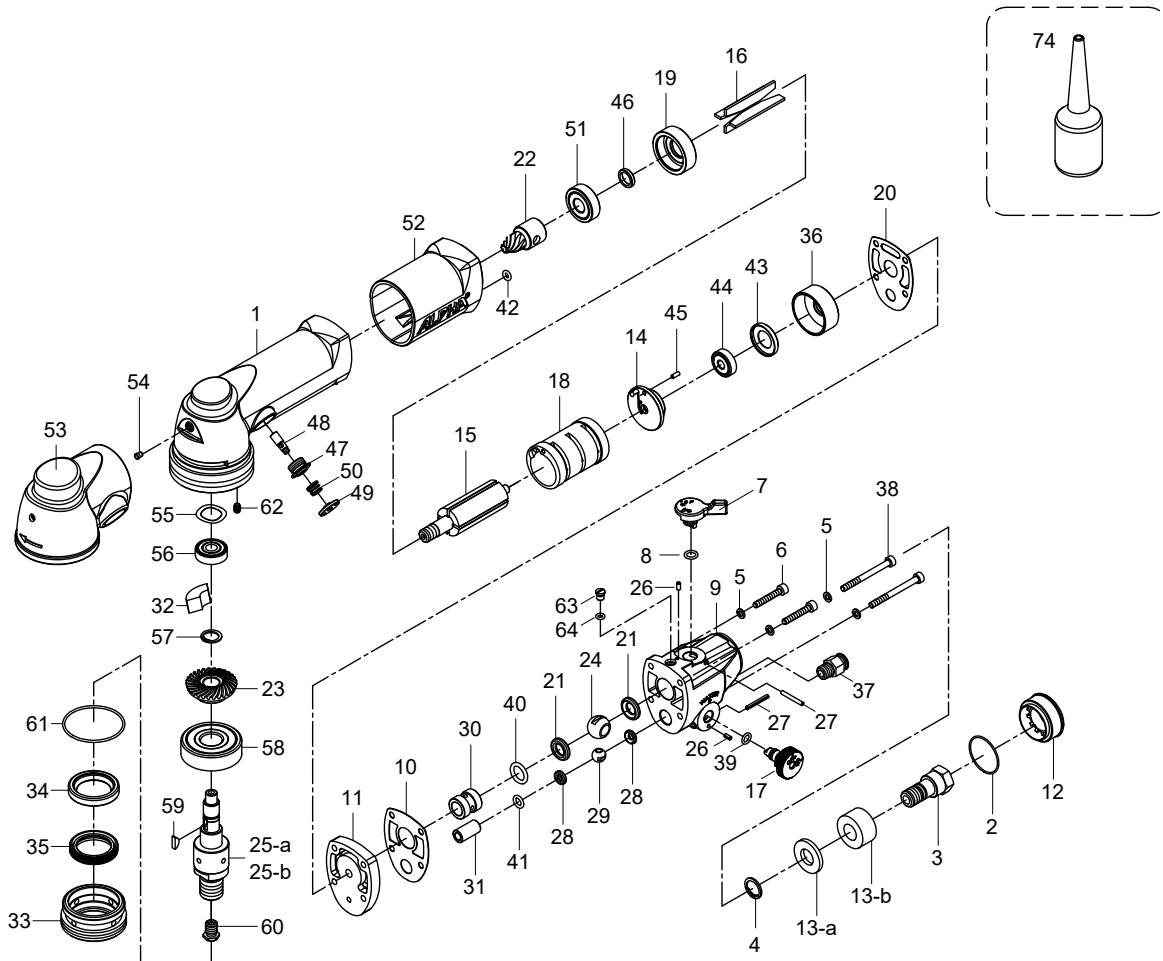

ALPHA® PSP-158/PSP-114/PSP-114N PNEUMATIC POLISHER

ALPHA® PSP-158/PSP-114/PSP-114N PNEUMATIC POLISHER

DRAWING NO.	PART NO.	DESCRIPTION	QTY
1	3003-0001	Body	1
2	3003-0002	O-Ring (25x1)	1
3	3003-0003	Air Inlet (G1/4" - 19)	1
4	3003-0004	Snap Ring (ISTW-12)	1
5	3003-0005	Spring Washer (M4)	4
6	3003-0006	Socket Head Screw (M4x25L)	2
7	3003-0007	Air Valve Lever (Inc. Part No. 3003-0008)	1
8	3003-0008	O-Ring (6.5x1.5)	1
9	3003-0009	End Case	1
10	3003-0010	Body Gasket	1
11	3003-0011	Spacer	1
12	3003-0012	Exhaust Cover	1
13	3003-0013	Muffler (14.2 X 24.8 X 3t)	1
13	3003-0070	Muffler (15 X 23 X 9T)	1
14	3003-0014	Rear Bearing Case	1
15	3003-0015	Rotor	1
16	3003-0016	Vanes (4pc Set)	1
17	3003-0017	Water Valve (Inc Part No. 3003-0039)	1
18	3003-0018	Cylinder	1
19	3003-0019	Front Bearing Case	1
20	3003-0020	Body Gasket	1
21	3003-0021	Air Ball Seat	2
22	3003-0022	Spiral Bevel Pinion Gear	1
23	3003-0023	Spiral Bevel Gear	1
24	3003-0024	Air Ball	1
25	3003-0025	Spindle (5/8-11 Unc)	1
25	3003-0026	Spindle (M14 X 2.0p)	2
26	3002-0025	Spring Pin (2.5x5)	2
27	3003-0027	Spring Pin (2.5 X 20l)	1
28	3003-0028	Water Ball Seat	2
29	3003-0029	Water Ball	1
30	3003-0030	Air Spacer	1
31	3003-0031	Water Spacer	1
32	3003-0032	Oil Felt	1