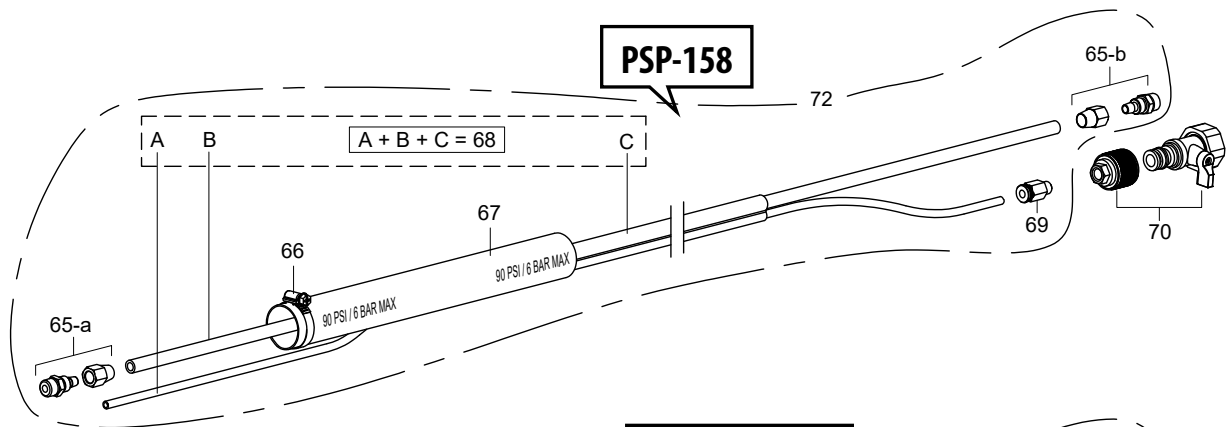

ALPHA® PSP-158/PSP-114/PSP-114N PNEUMATIC POLISHER

ALPHA® PSP-158/PSP-114/PSP-114N PNEUMATIC POLISHER

DRAWING NO.	PART NO.	DESCRIPTION	QTY
1	3003-0001	Body	1
2	3003-0002	O-Ring (25x1)	1
3	3003-0003	Air Inlet (G1/4" - 19)	1
4	3003-0004	Snap Ring (ISTW-12)	1
5	3003-0005	Spring Washer (M4)	4
6	3003-0006	Socket Head Screw (M4x25L)	2
7	3003-0007	Air Valve Lever (Inc. Part No. 3003-0008)	1
8	3003-0008	O-Ring (6.5x1.5)	1
9	3003-0009	End Case	1
10	3003-0010	Body Gasket	1
11	3003-0011	Spacer	1
12	3003-0012	Exhaust Cover	1
13	3003-0013	Muffler (14.2 X 24.8 X 3t)	1
13	3003-0070	Muffler (15 X 23 X 9T)	1
14	3003-0014	Rear Bearing Case	1
15	3003-0015	Rotor	1
16	3003-0016	Vanes (4pc Set)	1
17	3003-0017	Water Valve (Inc Part No. 3003-0039)	1
18	3003-0018	Cylinder	1
19	3003-0019	Front Bearing Case	1
20	3003-0020	Body Gasket	1
21	3003-0021	Air Ball Seat	2
22	3003-0022	Spiral Bevel Pinion Gear	1
23	3003-0023	Spiral Bevel Gear	1
24	3003-0024	Air Ball	1
25	3003-0025	Spindle (5/8-11 Unc)	1
25	3003-0026	Spindle (M14 X 2.0p)	2
26	3002-0025	Spring Pin (2.5x5)	2
27	3003-0027	Spring Pin (2.5 X 20l)	1
28	3003-0028	Water Ball Seat	2
29	3003-0029	Water Ball	1
30	3003-0030	Air Spacer	1
31	3003-0031	Water Spacer	1
32	3003-0032	Oil Felt	1