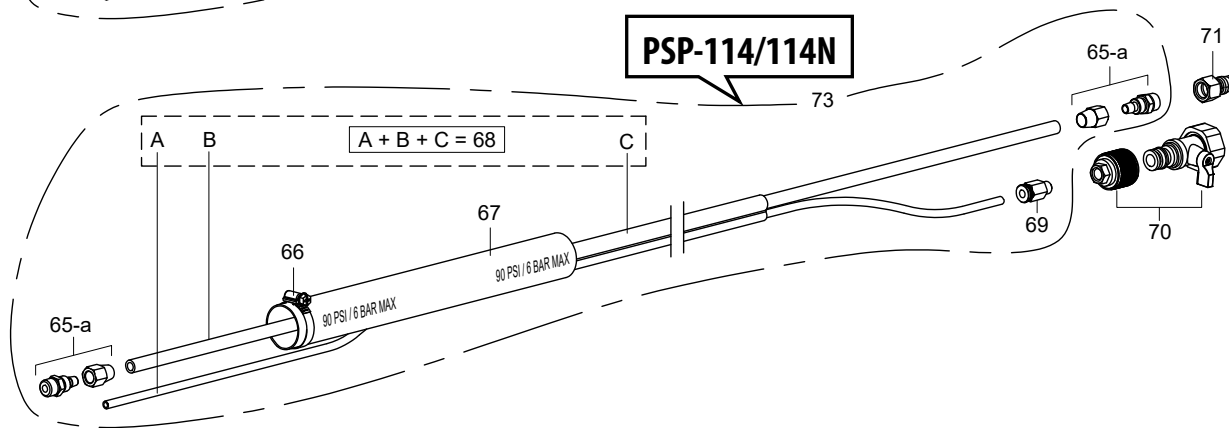

ALPHA® PSP-158/PSP-114/PSP-114N PNEUMATIC POLISHER

ALPHA® PSP-158/PSP-114/PSP-114N PNEUMATIC POLISHER

DRAWING NO.	PART NO.	DESCRIPTION	QTY
1	3003-0001	Body	1
2	3003-0002	O-Ring (25x1)	1
3	3003-0003	Air Inlet (G1/4" - 19)	1
4	3003-0004	Snap Ring (ISTW-12)	1
5	3003-0005	Spring Washer (M4)	4
6	3003-0006	Socket Head Screw (M4x25L)	2
7	3003-0007	Air Valve Lever (Inc. Part No. 3003-0008)	1
8	3003-0008	O-Ring (6.5x1.5)	1
9	3003-0009	End Case	1
10	3003-0010	Body Gasket	1
11	3003-0011	Spacer	1
12	3003-0012	Exhaust Cover	1
13	3003-0013	Muffler (14.2 X 24.8 X 3t)	1
13	3003-0070	Muffler (15 X 23 X 9T)	1
14	3003-0014	Rear Bearing Case	1
15	3003-0015	Rotor	1
16	3003-0016	Vanes (4pc Set)	1
17	3003-0017	Water Valve (Inc Part No. 3003-0039)	1
18	3003-0018	Cylinder	1
19	3003-0019	Front Bearing Case	1
20	3003-0020	Body Gasket	1
21	3003-0021	Air Ball Seat	2
22	3003-0022	Spiral Bevel Pinion Gear	1
23	3003-0023	Spiral Bevel Gear	1
24	3003-0024	Air Ball	1
25	3003-0025	Spindle (5/8-11 Unc)	1
25	3003-0026	Spindle (M14 X 2.0p)	2
26	3002-0025	Spring Pin (2.5x5)	2
27	3003-0027	Spring Pin (2.5 X 20l)	1
28	3003-0028	Water Ball Seat	2
29	3003-0029	Water Ball	1
30	3003-0030	Air Spacer	1
31	3003-0031	Water Spacer	1
32	3003-0032	Oil Felt	1